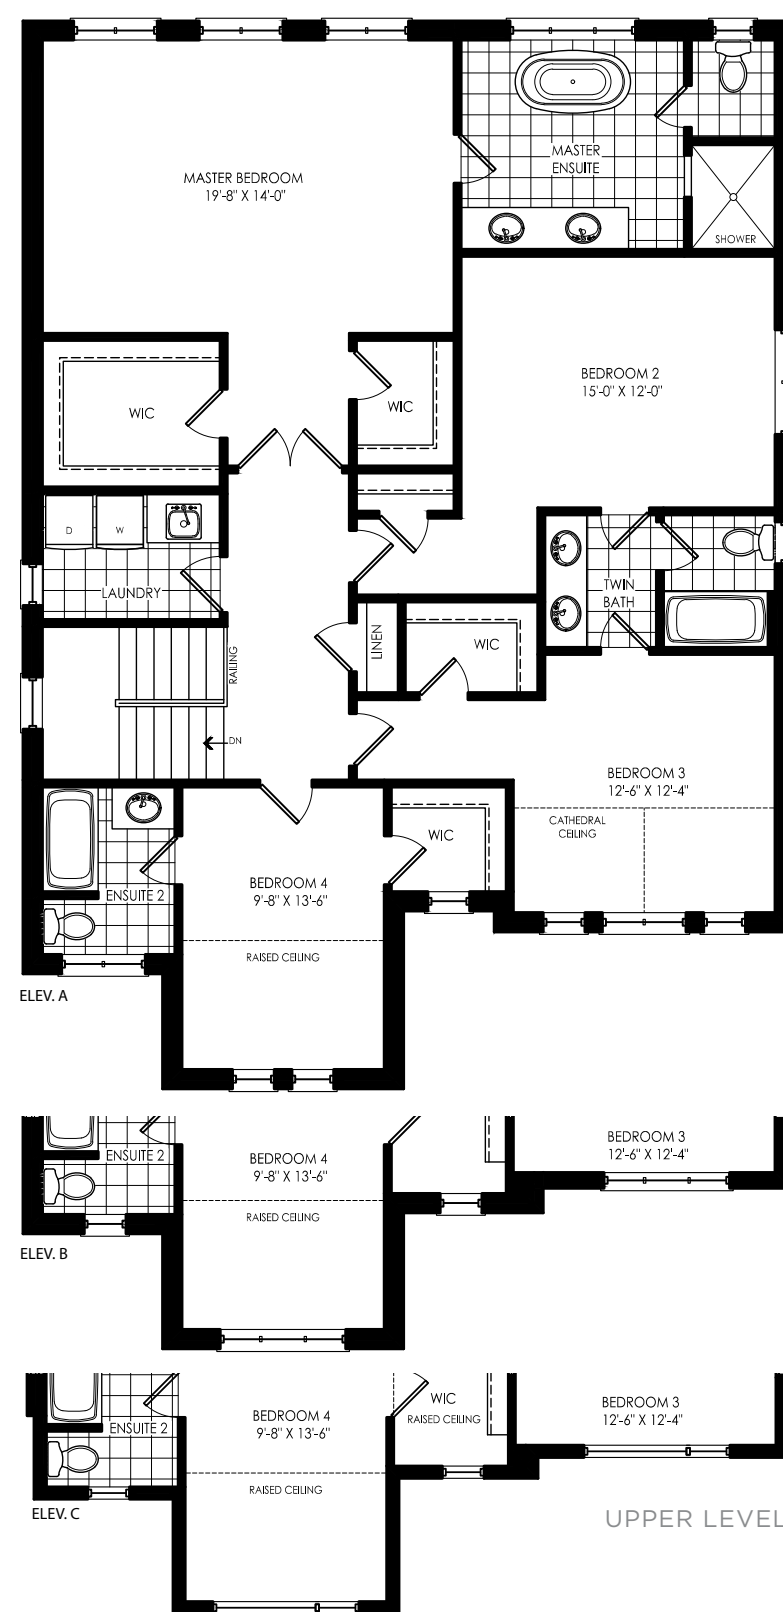

BELHAVEN

Elev. A | 3,053 sq.ft. • Elev. B | 3,061 sq.ft. • Elev. C | 3,053 sq.ft.