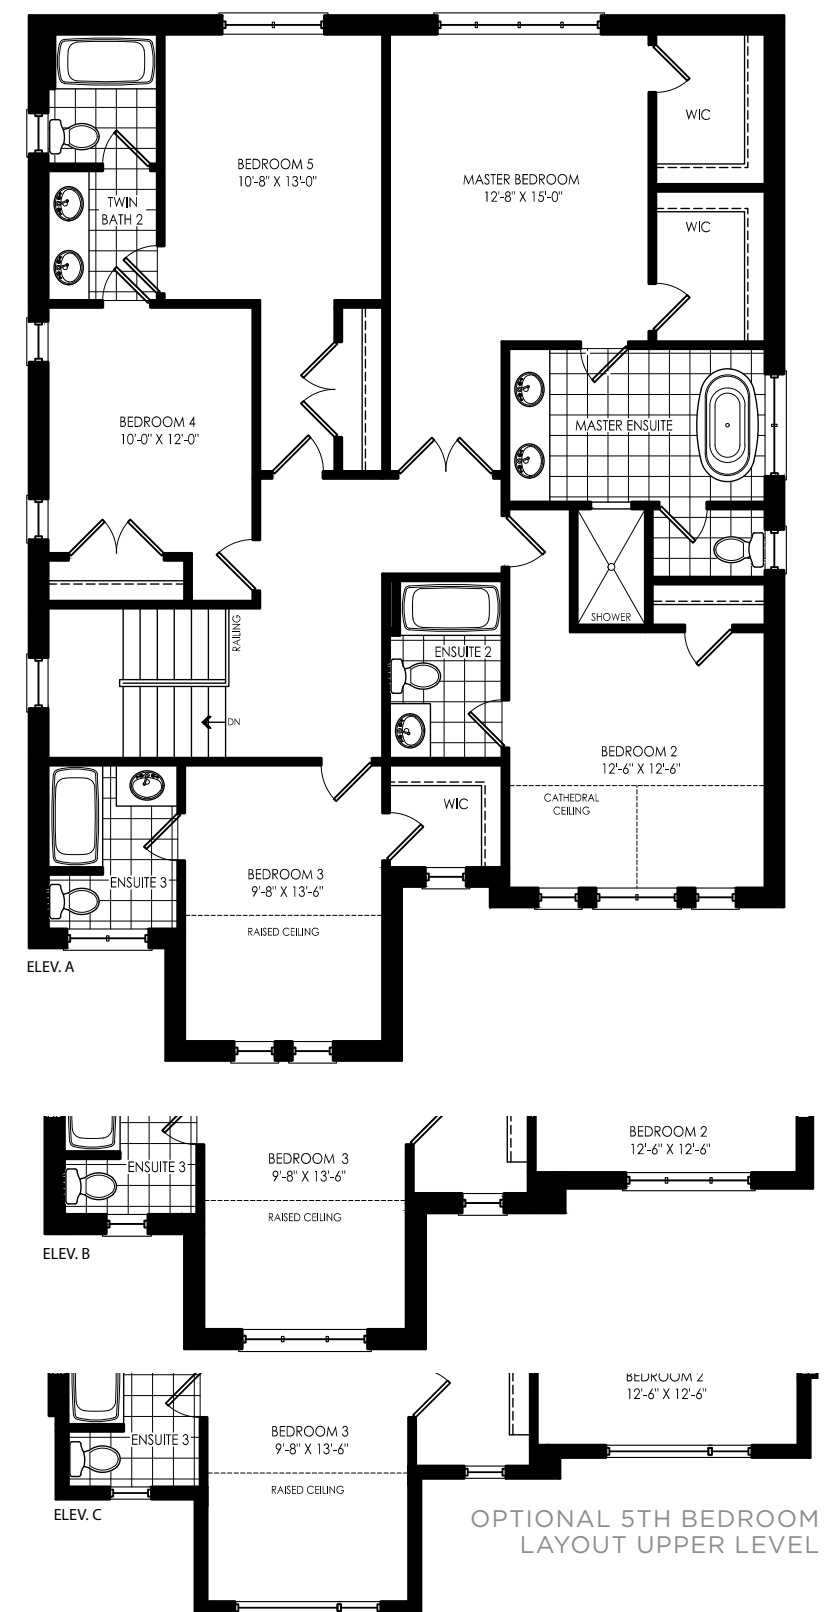

BELHAVEN

Elev. A | 3,053 sq.ft. • Elev. B | 3,061 sq.ft. • Elev. C | 3,053 sq.ft.