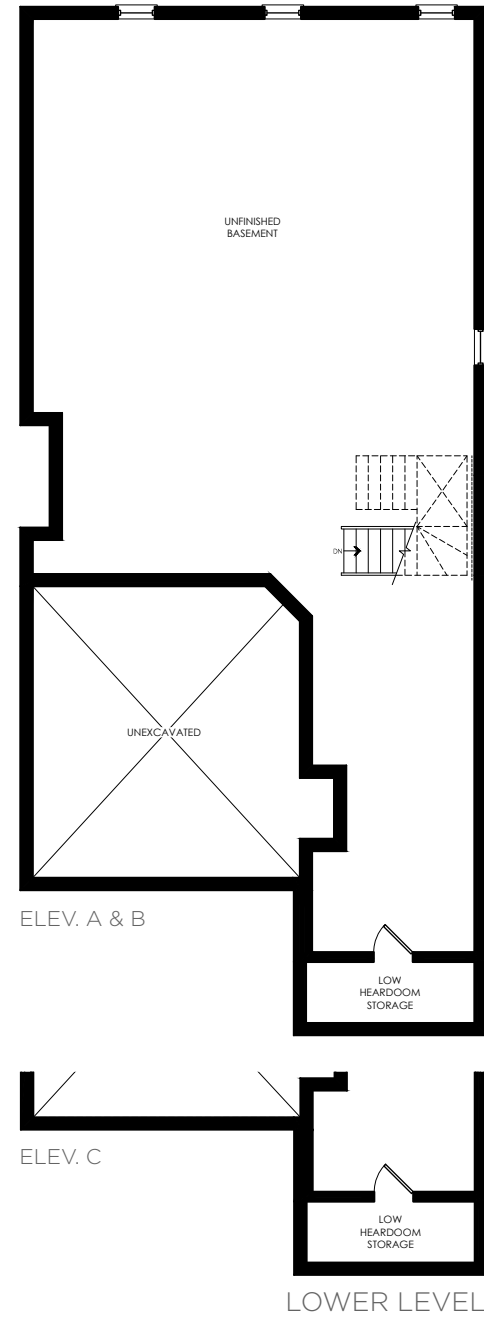

ELEV. A & B

ELEV. C

LOWER LEVEL