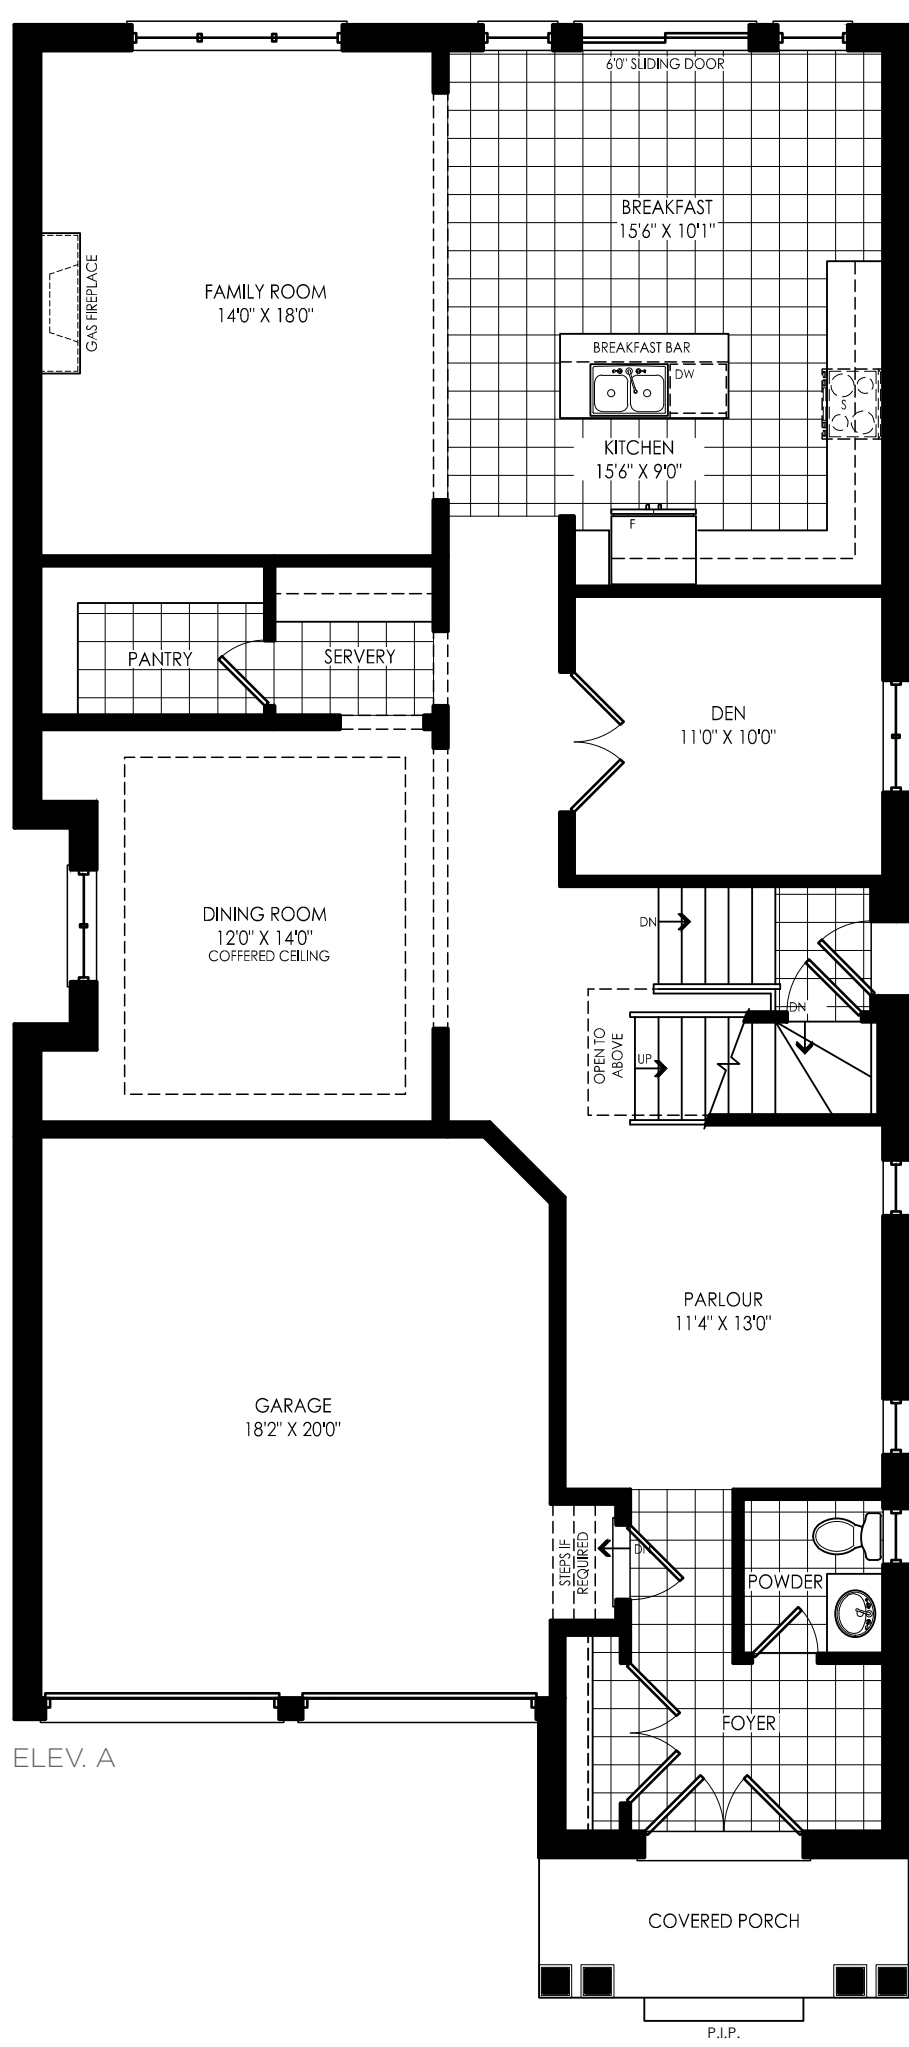

ELEV. A

ELEV. B

ELEV. C

MAIN LEVEL