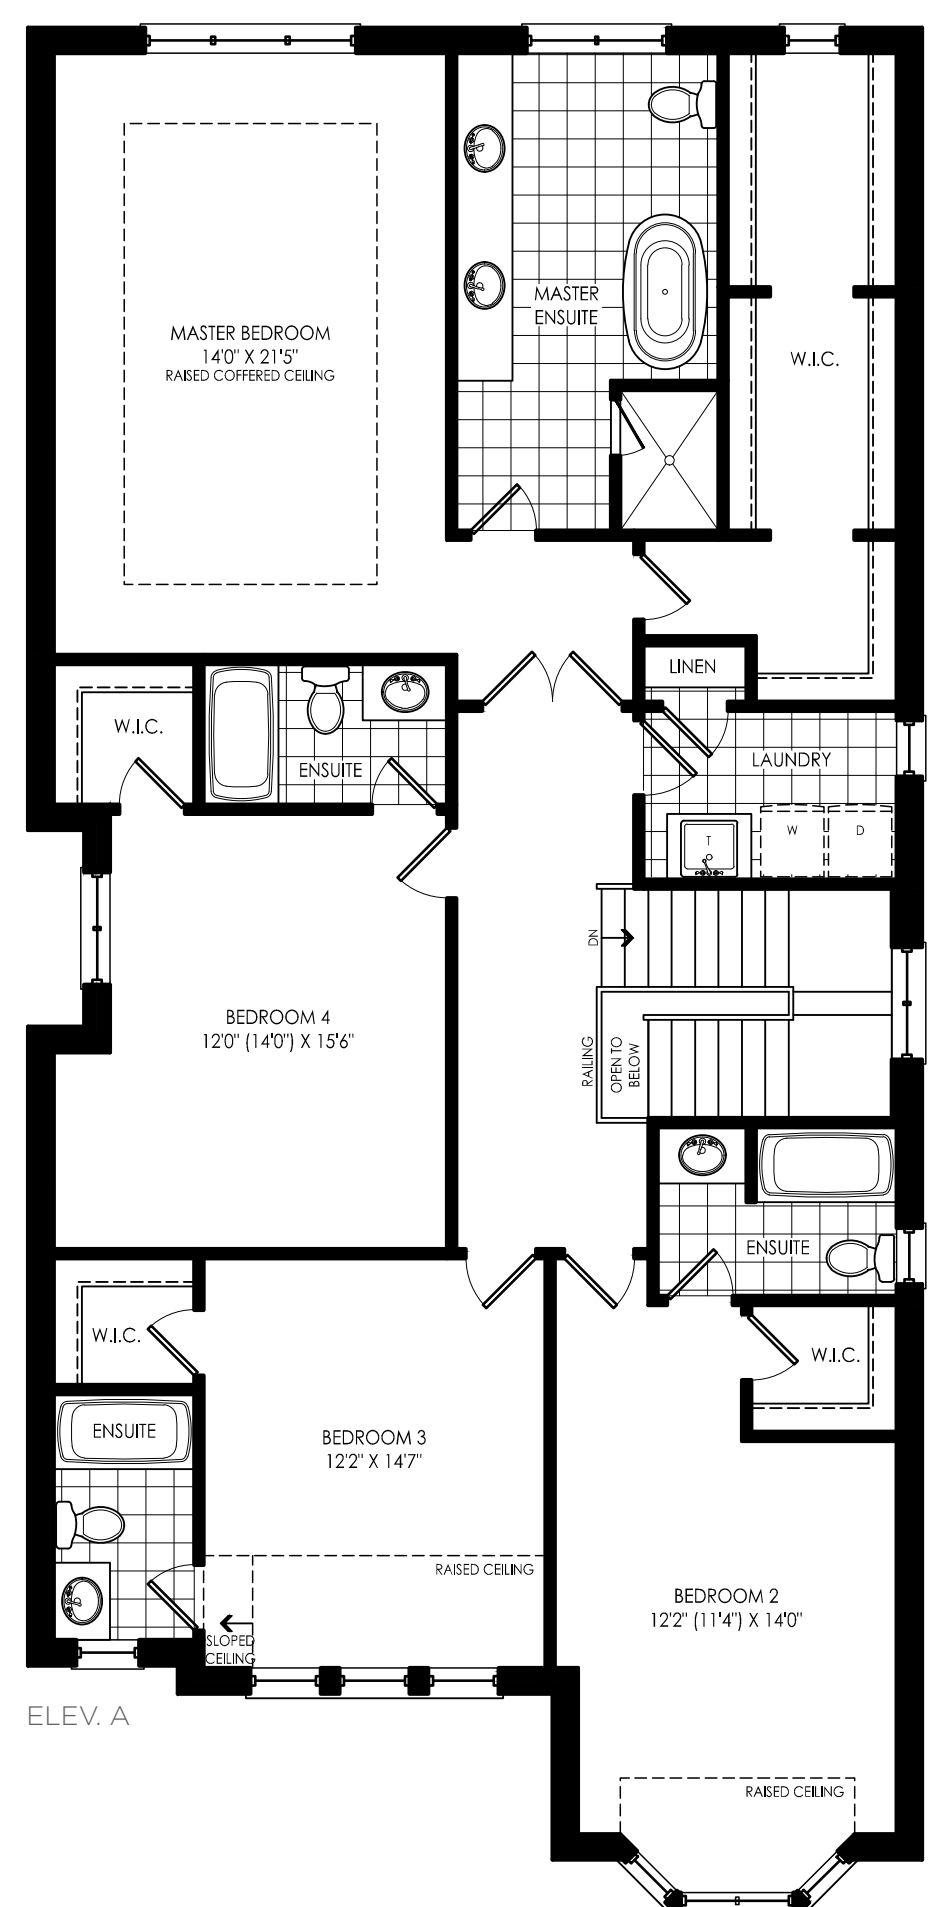

ELEV. A

ELEV. B

ELEV. C

UPPER LEVEL