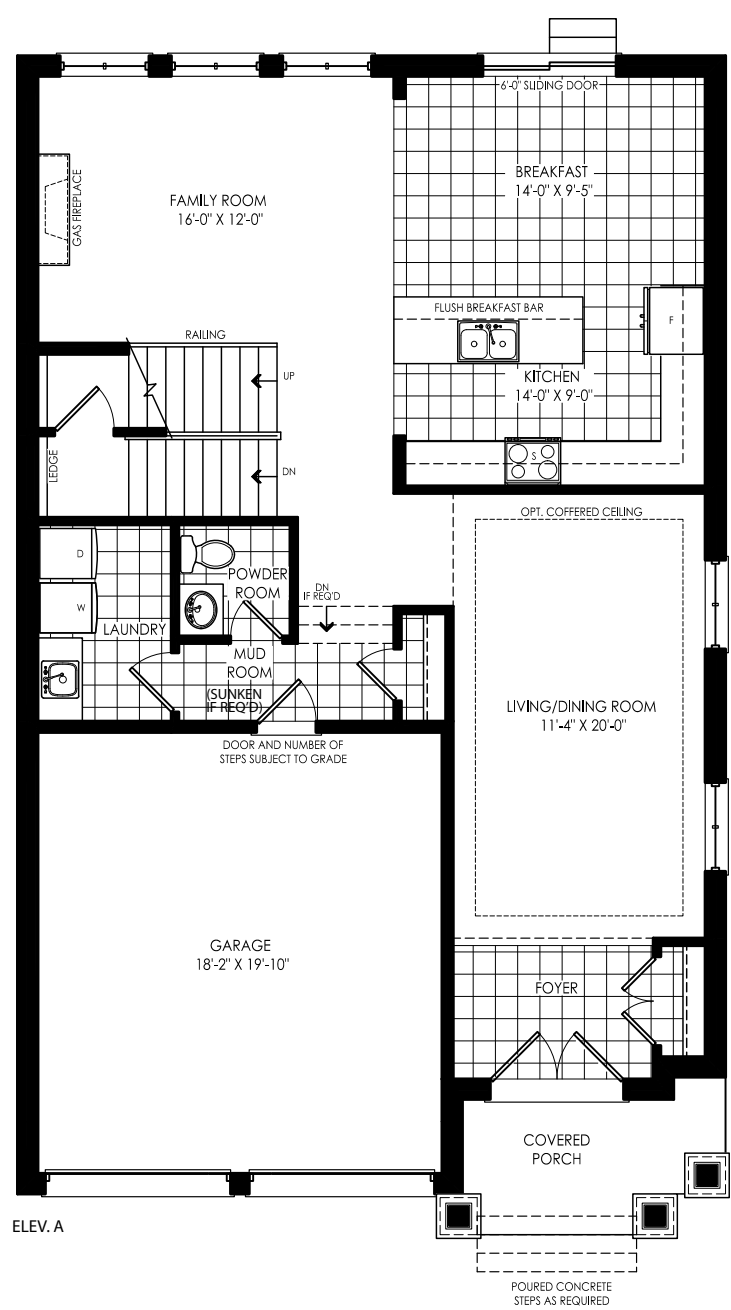

REAR ELEVATION

GARDENIA LOFT

Elev. A | 3,195 sq.ft.

MAIN LEVEL

LOWER LEVEL

ELEV. A

UPPER LEVEL

ELEV. A

LOFT LEVEL