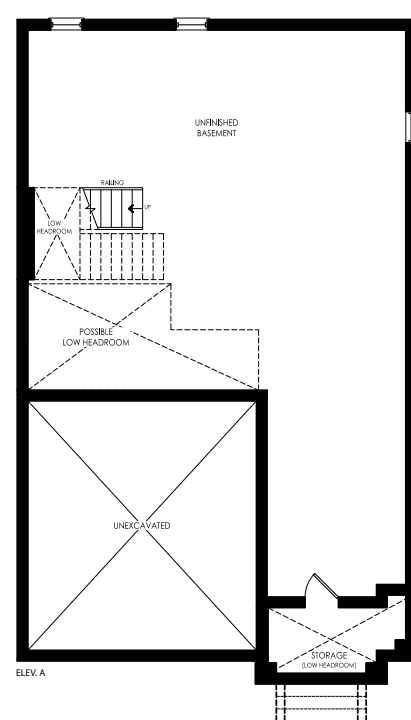

REAR ELEVATION

GARDENIA LOFT

Elev. A | 3,195 sq.ft.

MAIN LEVEL

LOWER LEVEL

ELEV. A

UPPER LEVEL

ELEV. A

LOFT LEVEL