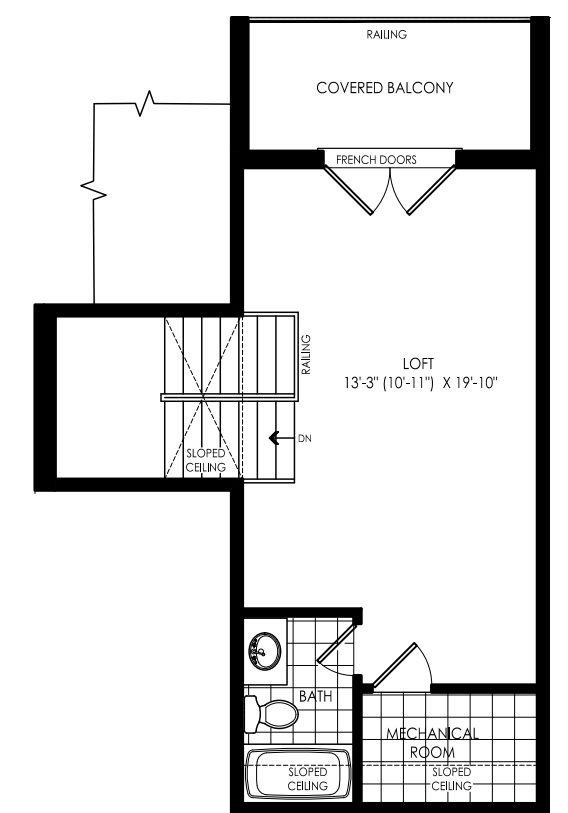

REAR ELEVATION

GARDENIA LOFT

Elev. A | 3,195 sq.ft.

MAIN LEVEL

LOWER LEVEL

ELEV. A

UPPER LEVEL

ELEV. A

LOFT LEVEL