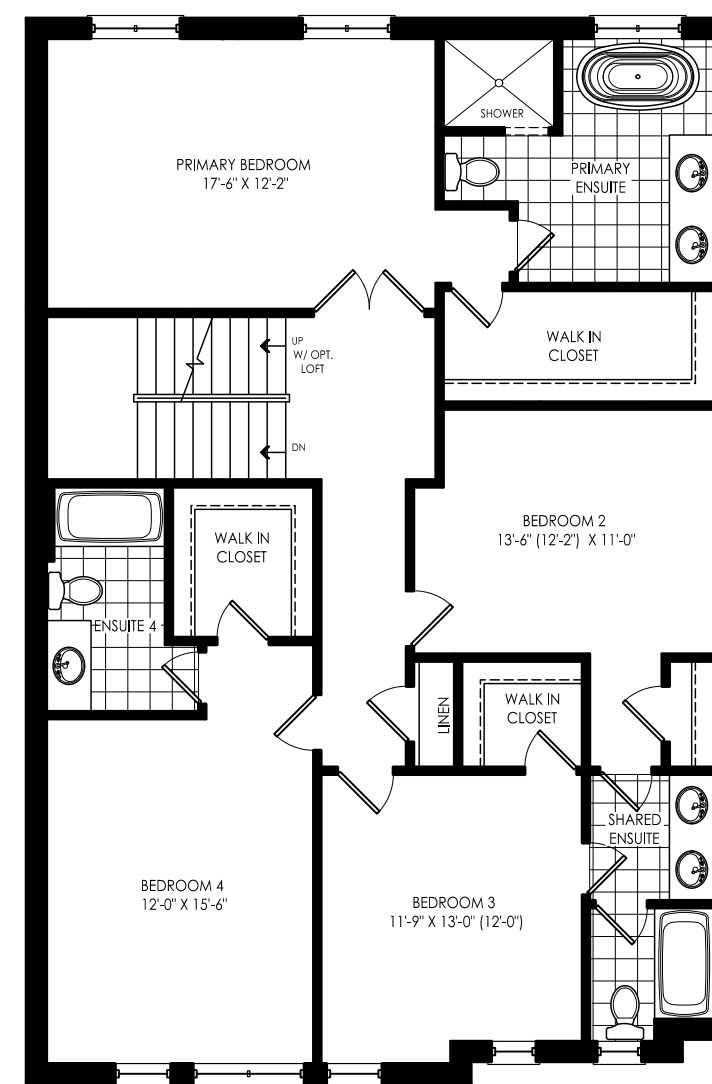

REAR ELEVATION

GARDENIA LOFT

Elev. A | 3,195 sq.ft.

MAIN LEVEL

LOWER LEVEL

ELEV. A

UPPER LEVEL

ELEV. A

LOFT LEVEL