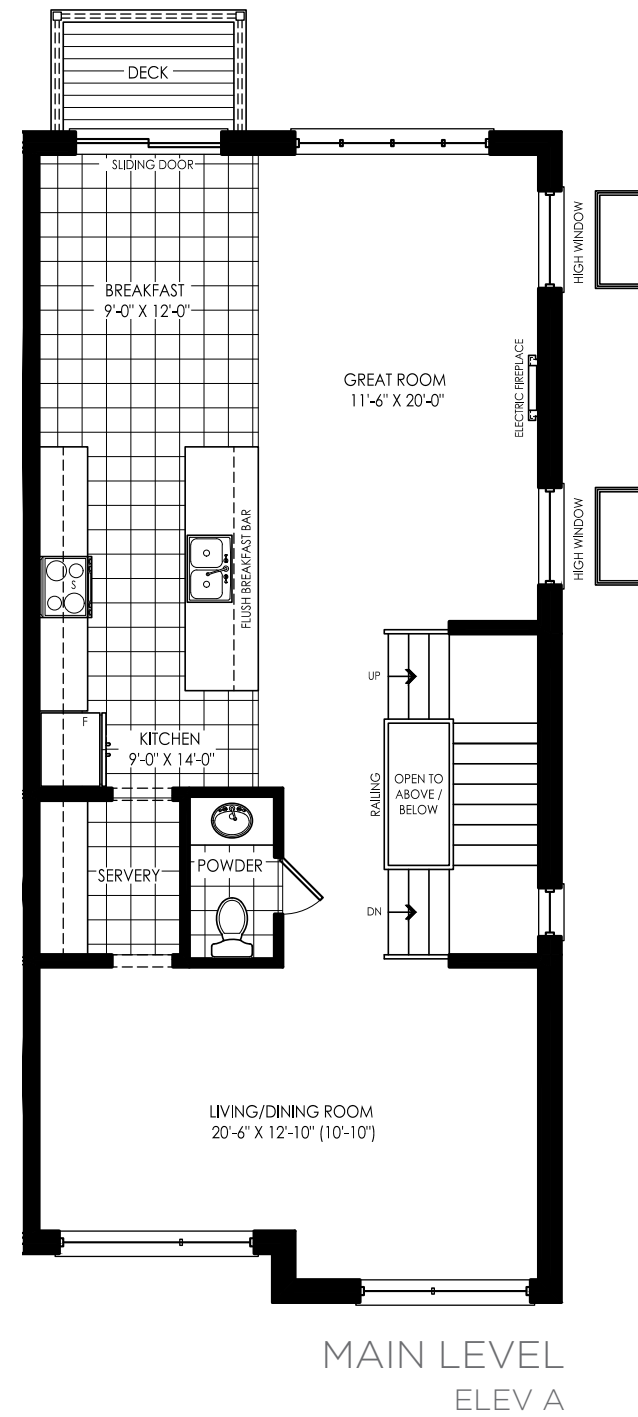

**GREY OWL • SEMI** ELEVATION A 2,769 SQ.FT. | ELEVATION B 2,766 SQ.FT.

ELEVATION A

ELEVATION B

# GREY OWL

ELEVATION A 2,769 SQ.FT. | ELEVATION B 2,766 SQ.FT.

Orientation of home may be reversed and purchaser agrees to accept the same. Steps and porches may vary at any exterior entrance ways due to grading variance. Actual usable floor space may vary from the stated floor area. All renderings are artist's concept. Dimensions, specifications and architectural detailing subject to minor modifications. E. & O.E. Copyright September 2020.