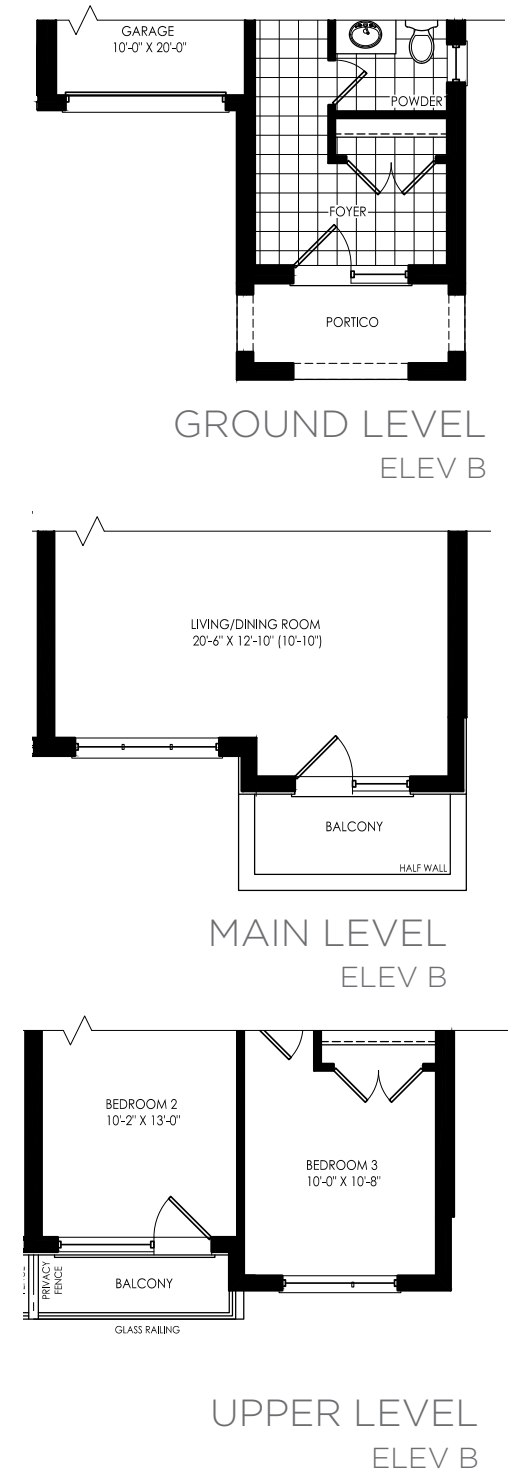

**GREY OWL • SEMI** ELEVATION A 2,769 SQ.FT. | ELEVATION B 2,766 SQ.FT.

ELEVATION A

ELEVATION B

# GREY OWL

ELEVATION A 2,769 SQ.FT. | ELEVATION B 2,766 SQ.FT.

Orientation of home may be reversed and purchaser agrees to accept the same. Steps and porches may vary at any exterior entrance ways due to grading variance. Actual usable floor space may vary from the stated floor area. All renderings are artist's concept. Dimensions, specifications and architectural detailing subject to minor modifications. E. & O.E. Copyright September 2020.