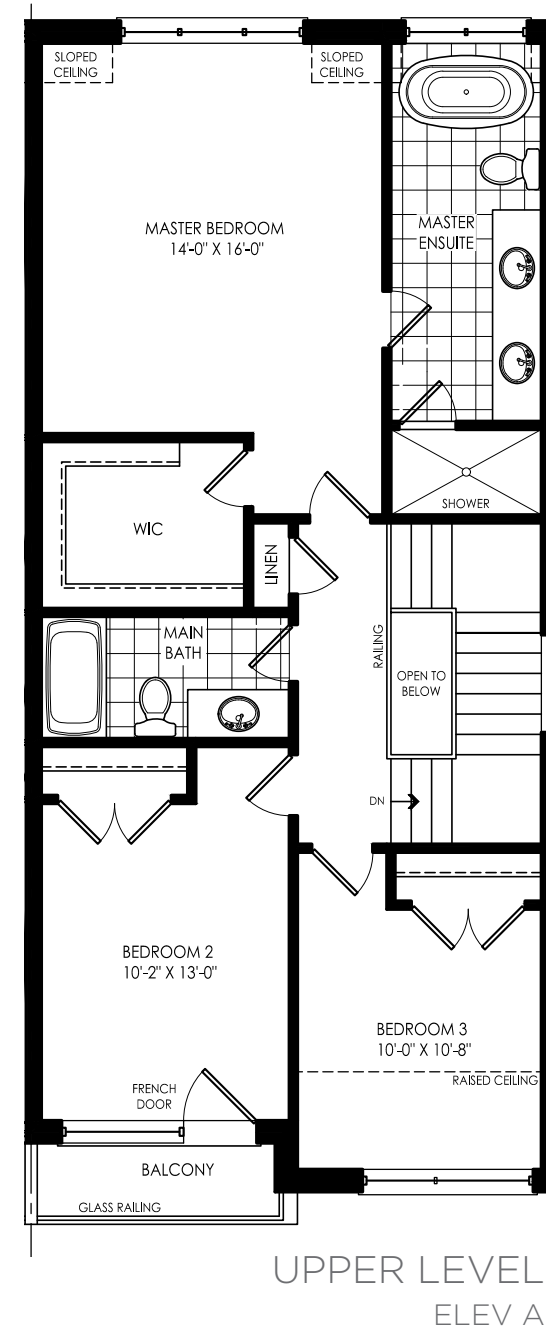

**GREY OWL • SEMI** ELEVATION A 2,769 SQ.FT. | ELEVATION B 2,766 SQ.FT.

ELEVATION A

ELEVATION B

# GREY OWL

ELEVATION A 2,769 SQ.FT. | ELEVATION B 2,766 SQ.FT.

Orientation of home may be reversed and purchaser agrees to accept the same. Steps and porches may vary at any exterior entrance ways due to grading variance. Actual usable floor space may vary from the stated floor area. All renderings are artist's concept. Dimensions, specifications and architectural detailing subject to minor modifications. E. & O.E. Copyright September 2020.