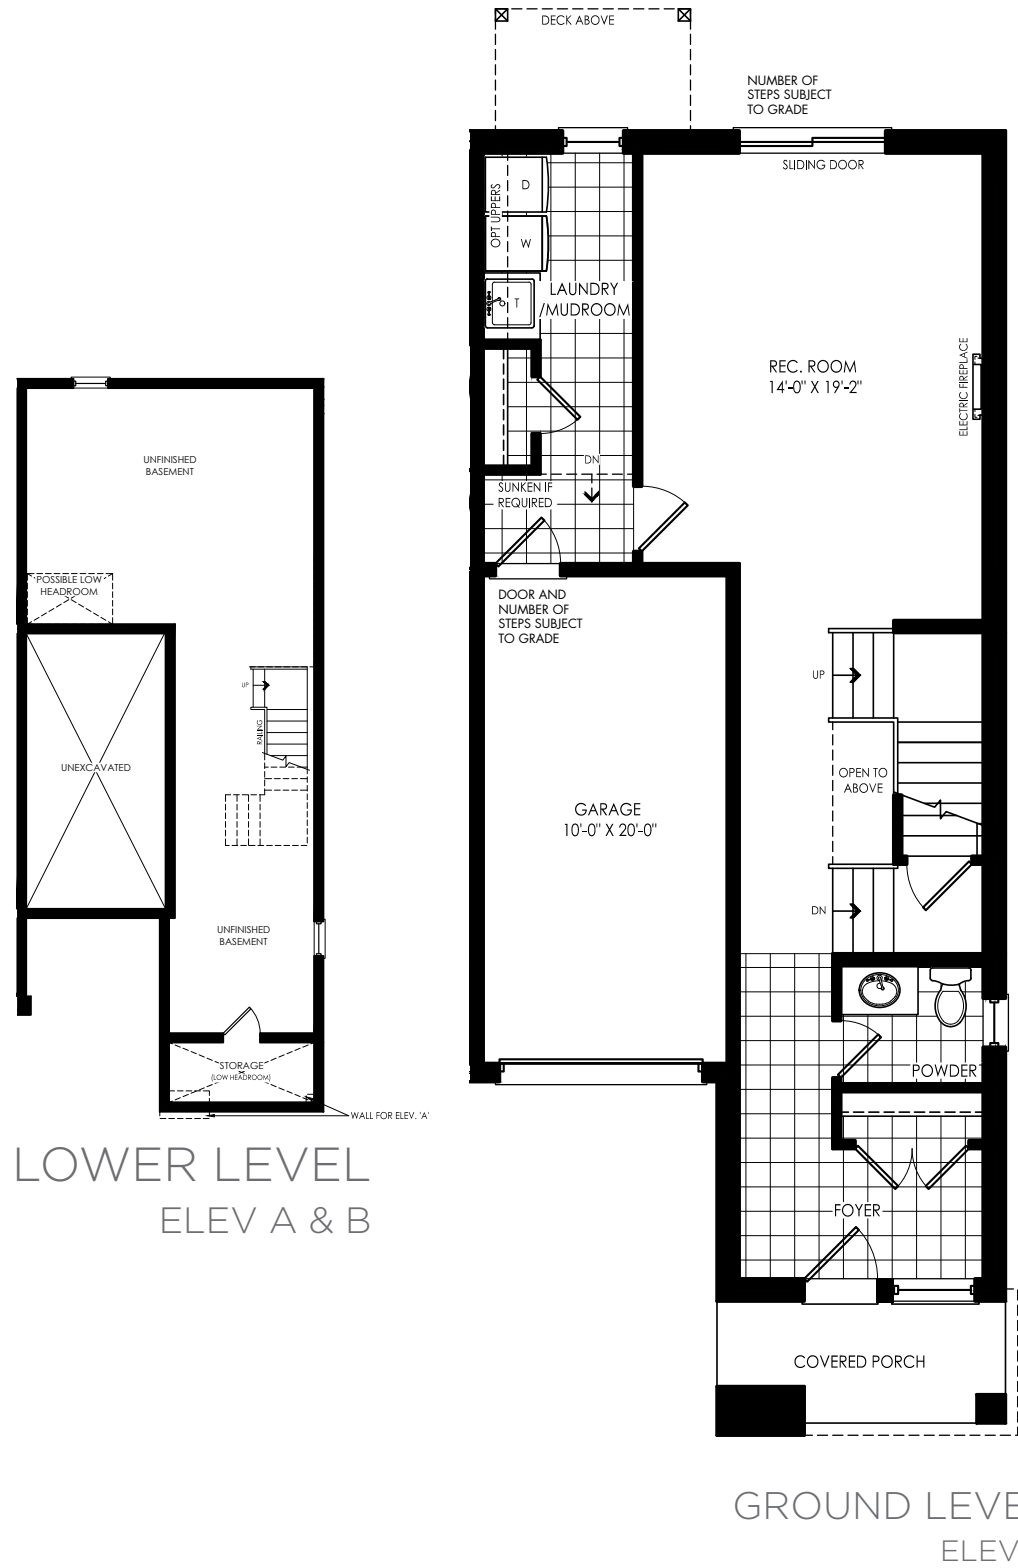

**GREY OWL • SEMI** ELEVATION A 2,769 SQ.FT. | ELEVATION B 2,766 SQ.FT.

ELEVATION A

ELEVATION B

# GREY OWL

ELEVATION A 2,769 SQ.FT. | ELEVATION B 2,766 SQ.FT.

Orientation of home may be reversed and purchaser agrees to accept the same. Steps and porches may vary at any exterior entrance ways due to grading variance. Actual usable floor space may vary from the stated floor area. All renderings are artist's concept. Dimensions, specifications and architectural detailing subject to minor modifications. E. & O.E. Copyright September 2020.