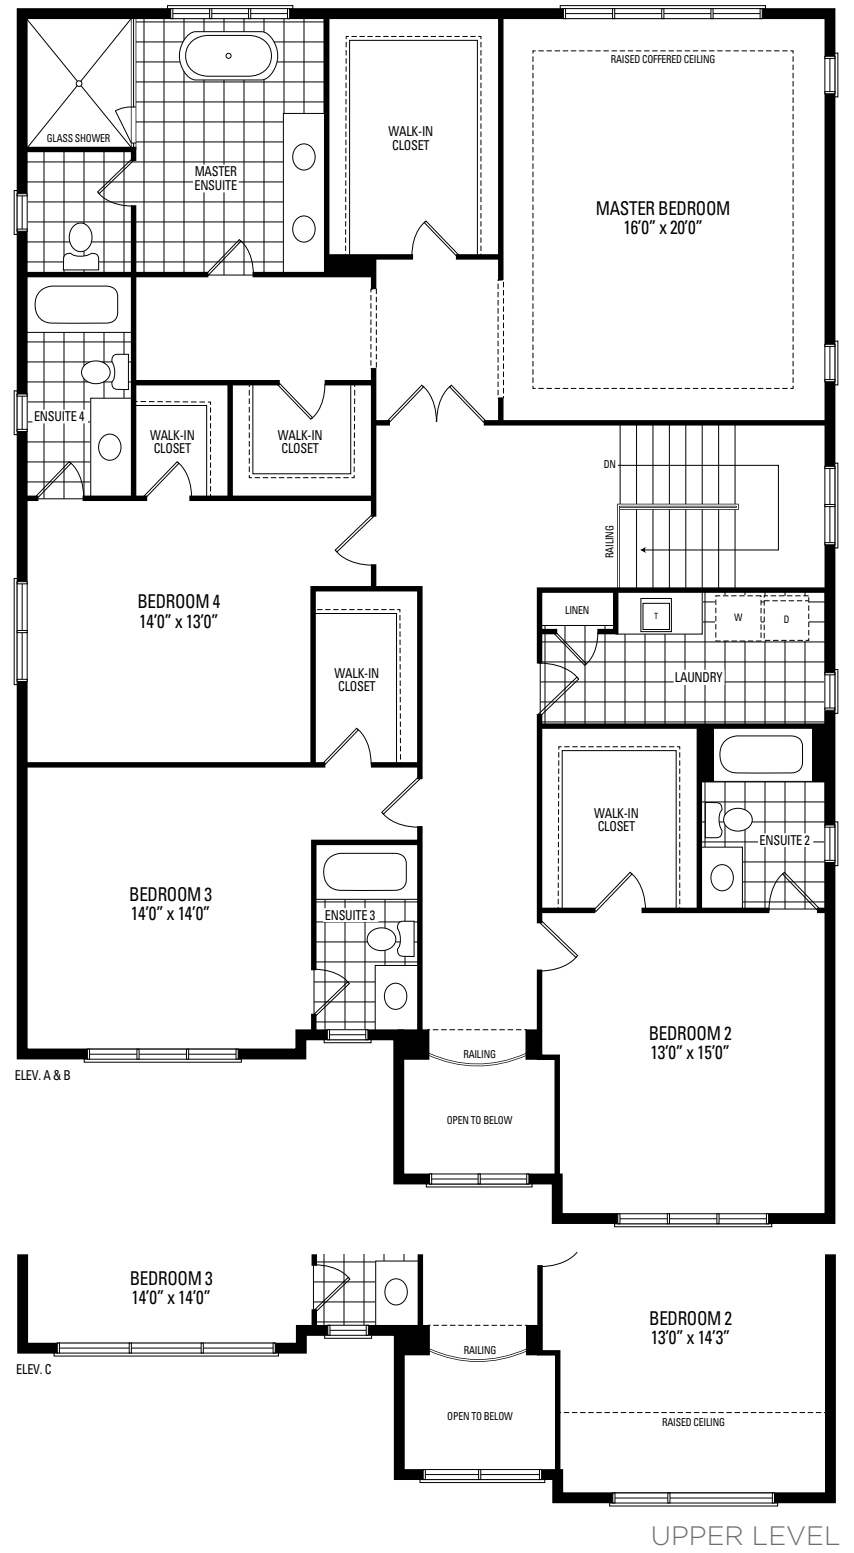

**HADAR** 50' LOT • ELEVATION A • 4,285 sq.ft. • ELEVATION B • 4,278 sq.ft. • ELEVATION C • 4,258 sq.ft.

# HADAR

50' LOT • ELEVATION A • 4,285 sq.ft. • ELEVATION B • 4,278 sq.ft. • ELEVATION C • 4,258 sq.ft.

Orientation of home may be reversed and purchaser agrees to accept the same. Steps and porches may vary at any exterior entrance ways due to grading variance. Actual usable floor space may vary from the stated floor area. All renderings are artist's concept. All exterior railings are black in colour where applicable. Dimensions, specifications and architectural detailing subject to minor modifications. E. & O.E. Copyright October 2017.