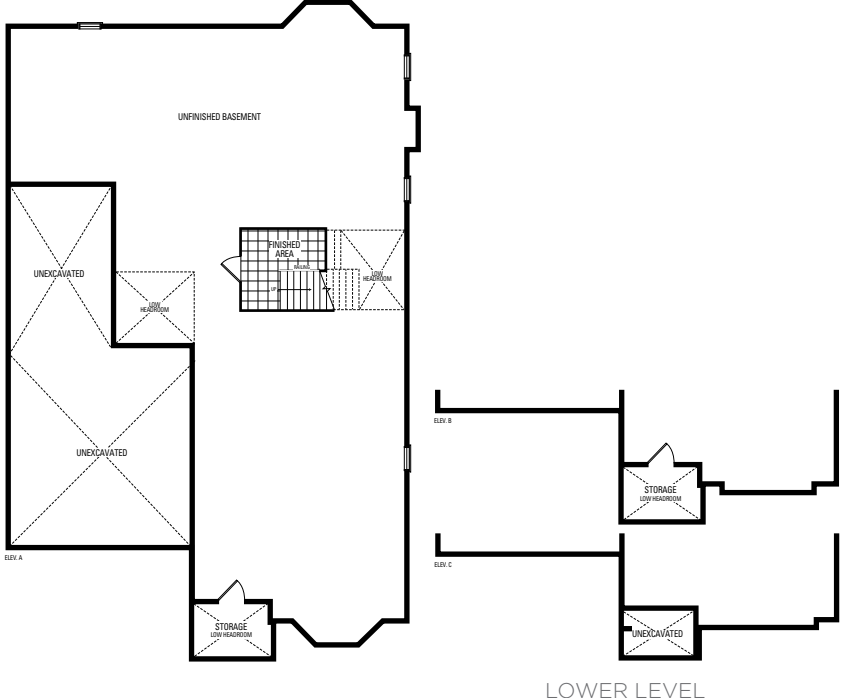

**HADAR** 50' LOT • ELEVATION A • 4,285 sq.ft. • ELEVATION B • 4,278 sq.ft. • ELEVATION C • 4,258 sq.ft.

# HADAR

50' LOT • ELEVATION A • 4,285 sq.ft. • ELEVATION B • 4,278 sq.ft. • ELEVATION C • 4,258 sq.ft.

Orientation of home may be reversed and purchaser agrees to accept the same. Steps and porches may vary at any exterior entrance ways due to grading variance. Actual usable floor space may vary from the stated floor area. All renderings are artist's concept. All exterior railings are black in colour where applicable. Dimensions, specifications and architectural detailing subject to minor modifications. E. & O.E. Copyright October 2017.