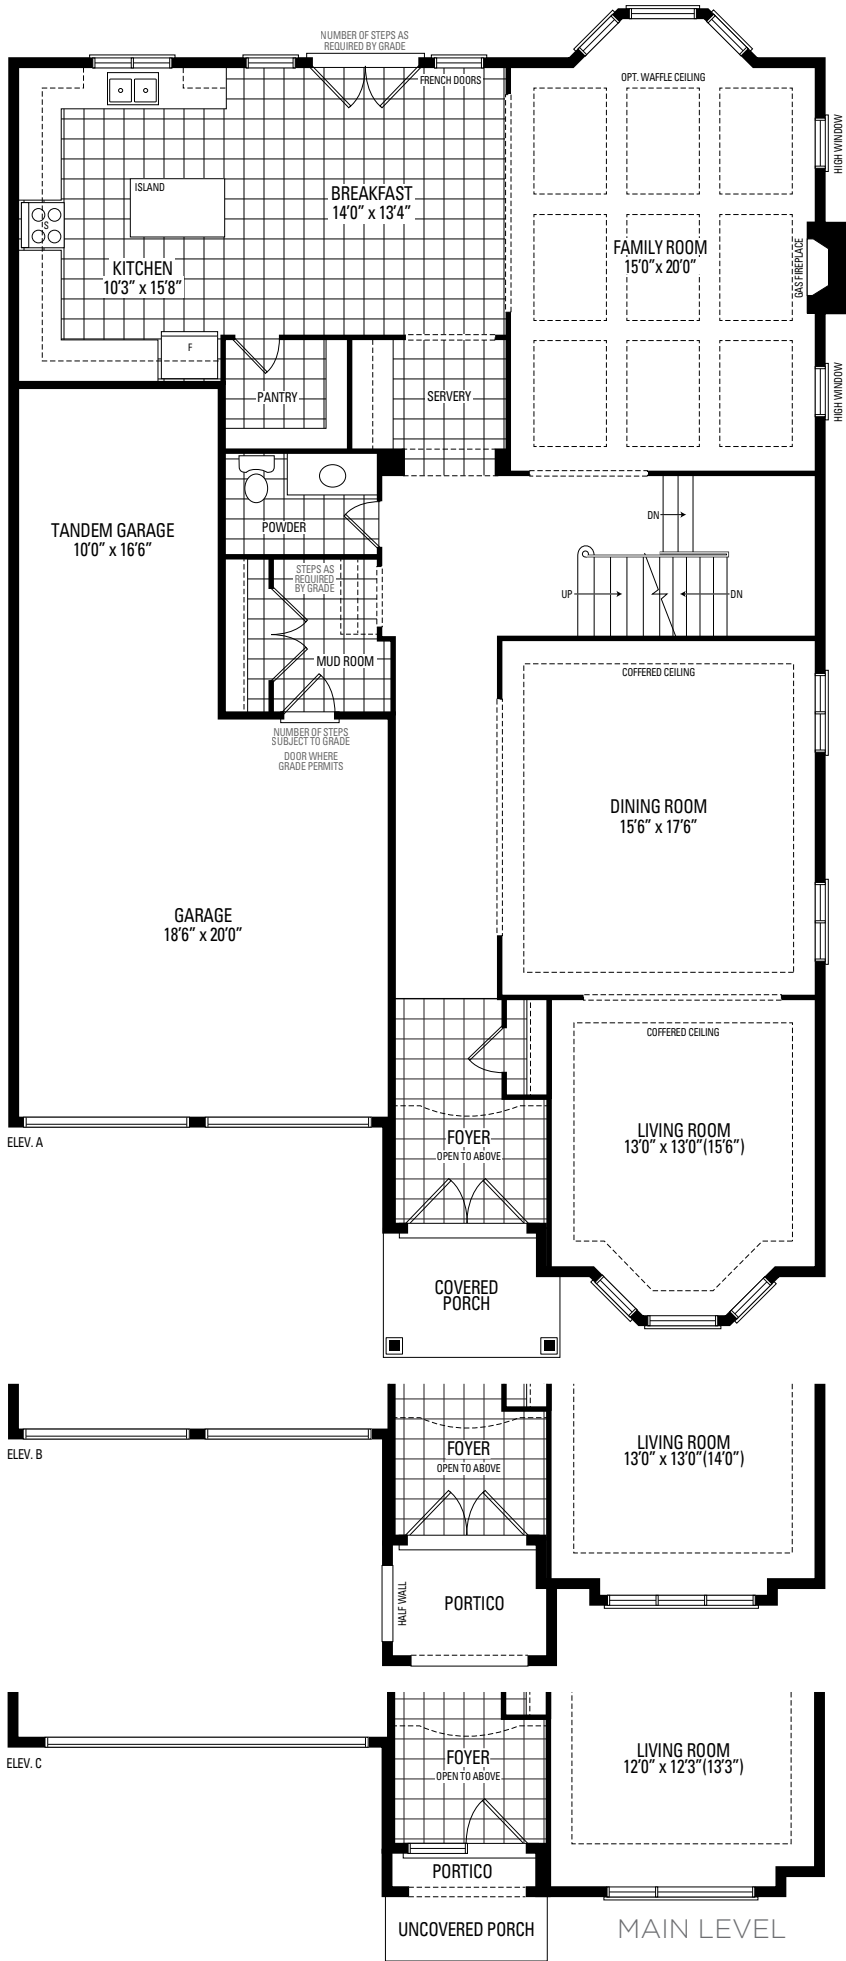

**HADAR** 50' LOT • ELEVATION A • 4,285 sq.ft. • ELEVATION B • 4,278 sq.ft. • ELEVATION C • 4,258 sq.ft.

# HADAR

50' LOT • ELEVATION A • 4,285 sq.ft. • ELEVATION B • 4,278 sq.ft. • ELEVATION C • 4,258 sq.ft.

Orientation of home may be reversed and purchaser agrees to accept the same. Steps and porches may vary at any exterior entrance ways due to grading variance. Actual usable floor space may vary from the stated floor area. All renderings are artist's concept. All exterior railings are black in colour where applicable. Dimensions, specifications and architectural detailing subject to minor modifications. E. & O.E. Copyright October 2017.