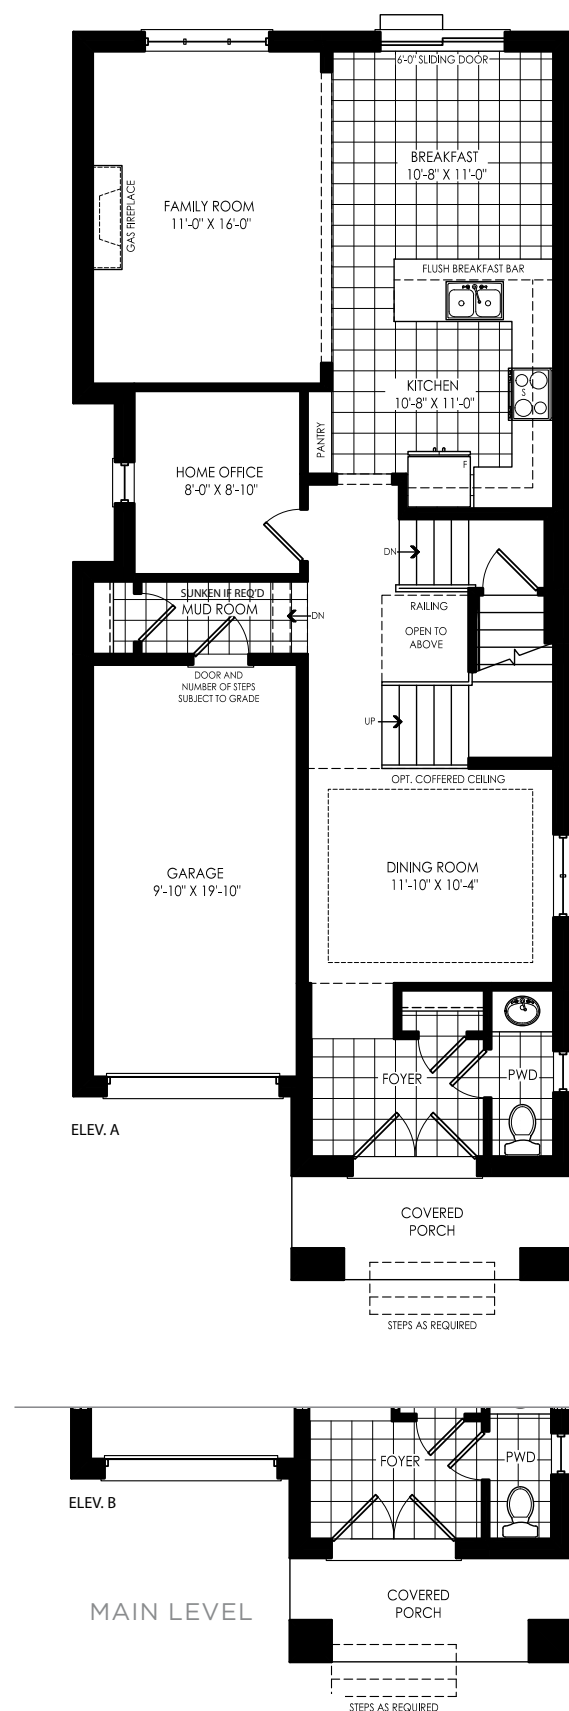

Elevation B | 2,281 sq.ft.

LILY

Elev. A | 2,283 sq.ft. • Elev. B | 2,281 sq.ft.

Orientation of home may be reversed and purchaser agrees to accept the same. Steps and porches may vary at any exterior entrance ways due to grading variance. Actual usable floor space may vary from the stated floor area. All renderings are artist's concept. All exterior railings are black in colour where applicable. Dimensions, specifications and architectural detailing subject to minor modifications. E. & O. E. Copyright May 2023.