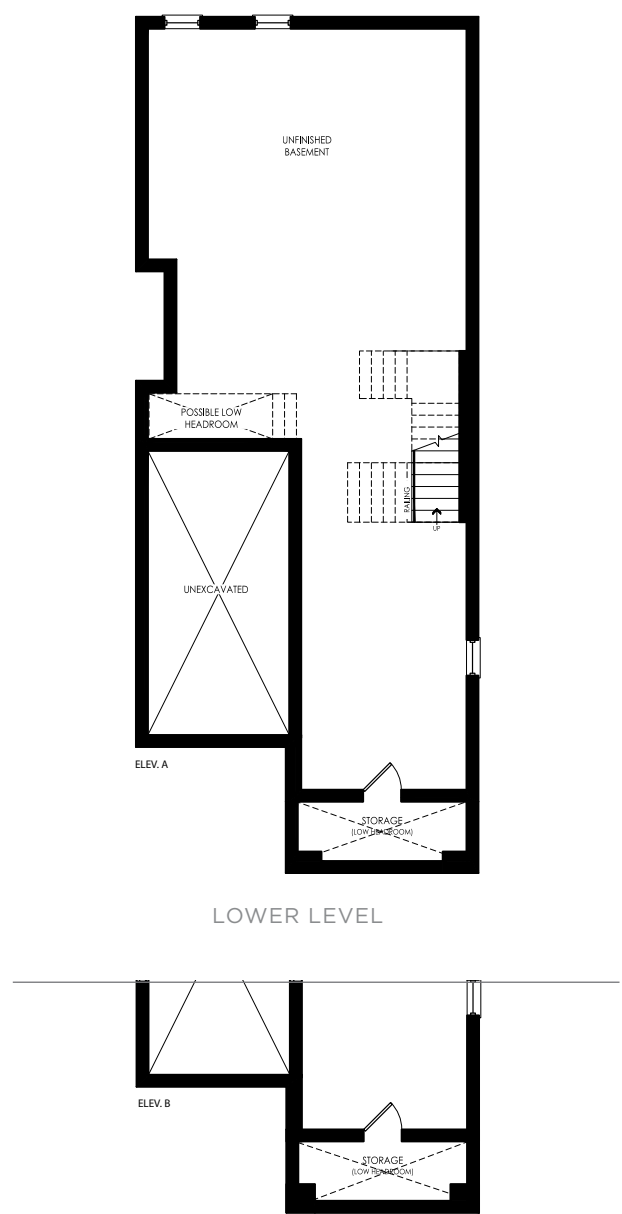

Elevation B | 2,281 sq.ft.

LILY

Elev. A | 2,283 sq.ft. • Elev. B | 2,281 sq.ft.

Orientation of home may be reversed and purchaser agrees to accept the same. Steps and porches may vary at any exterior entrance ways due to grading variance. Actual usable floor space may vary from the stated floor area. All renderings are artist's concept. All exterior railings are black in colour where applicable. Dimensions, specifications and architectural detailing subject to minor modifications. E. & O. E. Copyright May 2023.