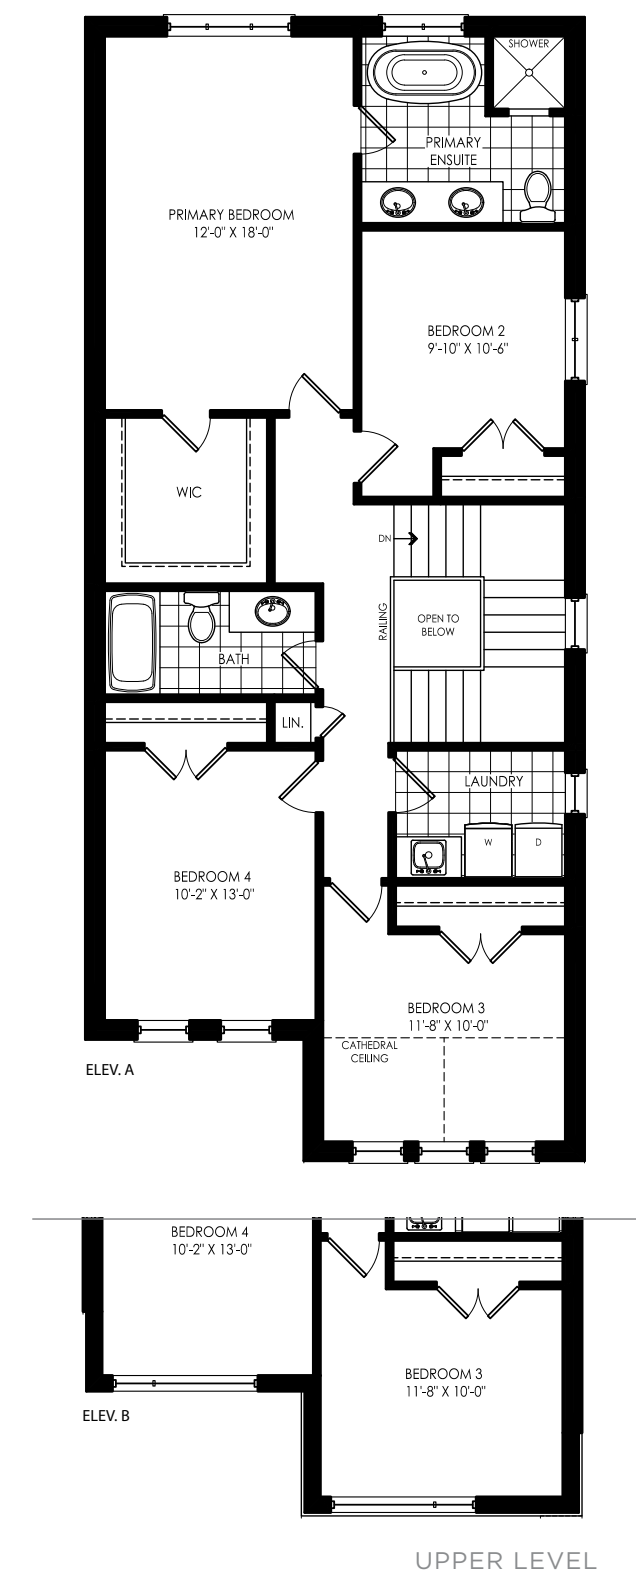

Elevation B | 2,281 sq.ft.

LILY

Elev. A | 2,283 sq.ft. • Elev. B | 2,281 sq.ft.

Orientation of home may be reversed and purchaser agrees to accept the same. Steps and porches may vary at any exterior entrance ways due to grading variance. Actual usable floor space may vary from the stated floor area. All renderings are artist's concept. All exterior railings are black in colour where applicable. Dimensions, specifications and architectural detailing subject to minor modifications. E. & O. E. Copyright May 2023.