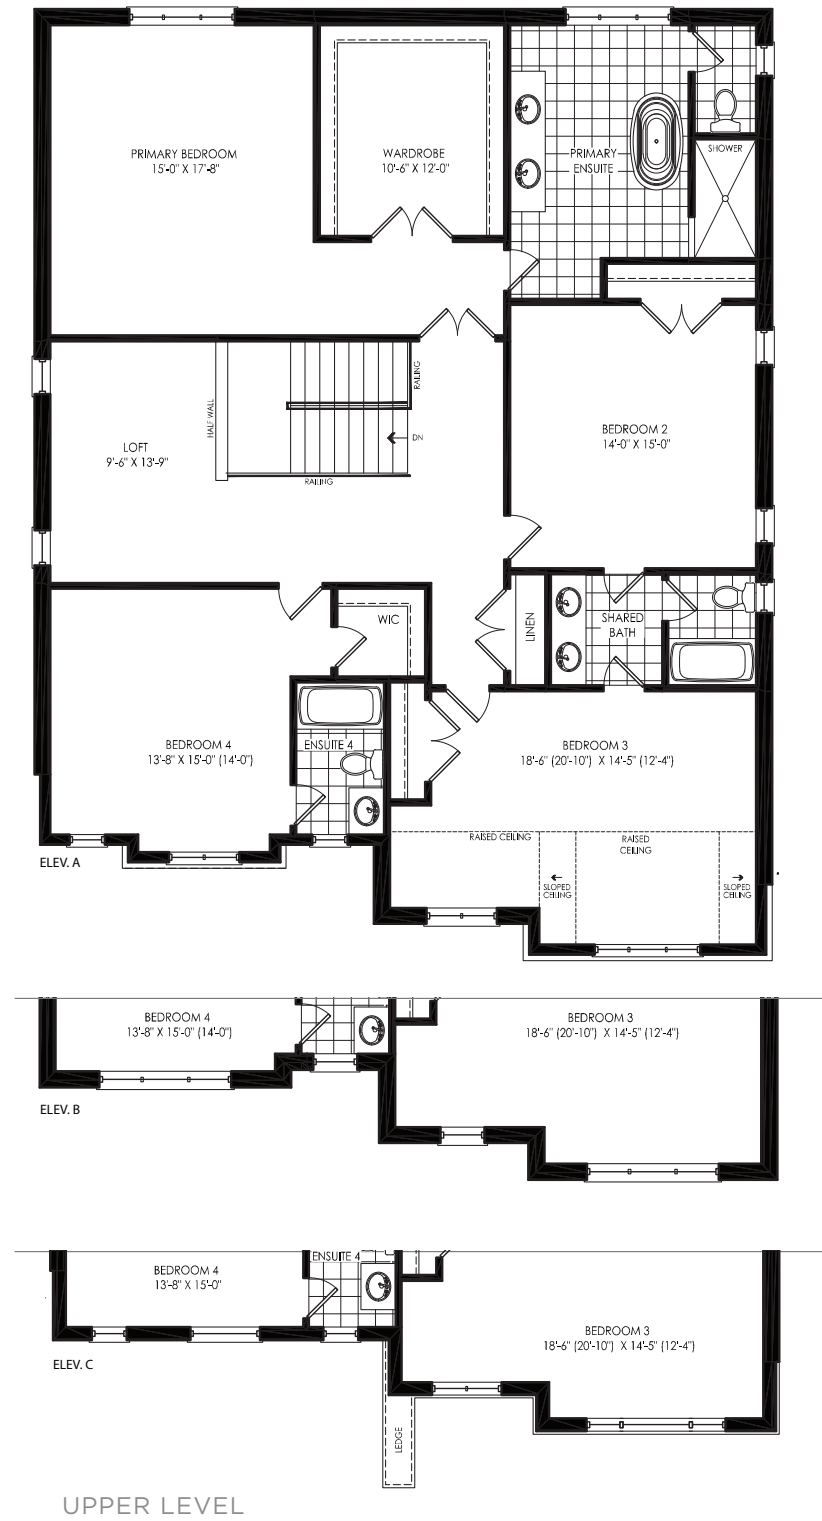

50' Lot
OWEN Elevation A | 3,709 sq.ft.

Elevation B | 3,718 sq.ft.

Elevation C | 3,719 sq.ft.

OWEN

Elev. A | 3,709 sq.ft. • Elev. B | 3,718 sq.ft. • Elev. C | 3,719 sq.ft.

OWEN - 5 BEDROOM LAYOUT

Elev. A | 3,709 sq.ft. • Elev. B | 3,718 sq.ft. • Elev. C | 3,719 sq.ft.

OPT. MAIN LEVEL WITH IN LAW SUITE

LOWER LEVEL

UPPER LEVEL

MAIN LEVEL