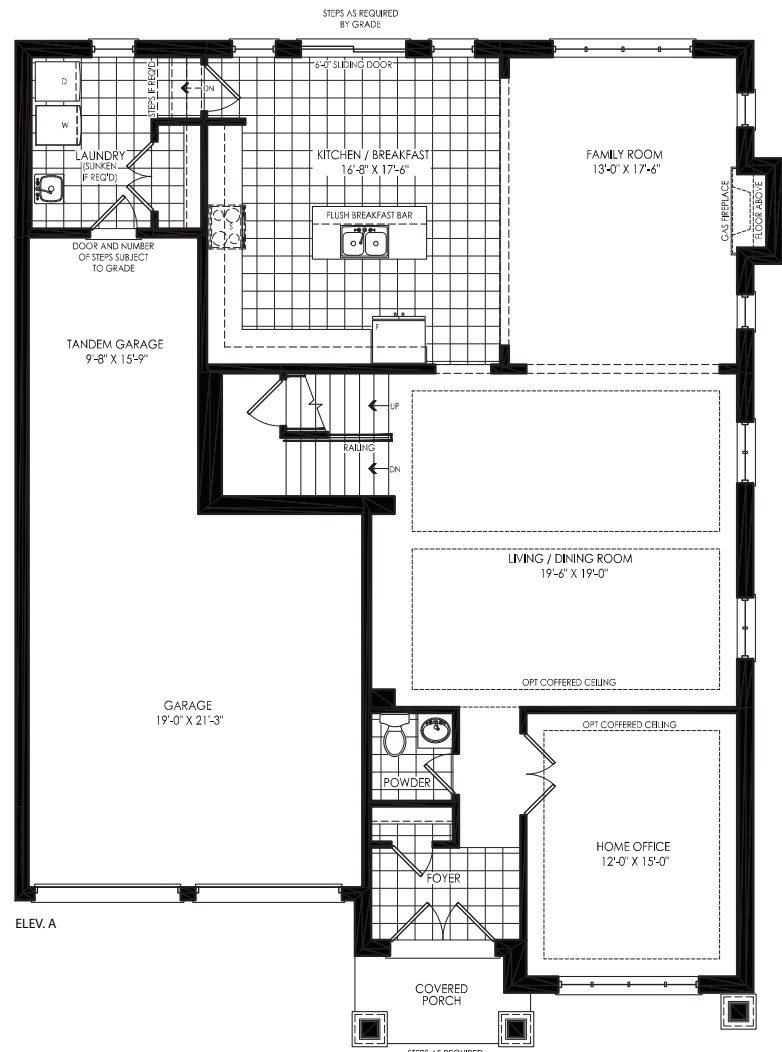

50' Lot
OWEN Elevation A | 3,709 sq.ft.

Elevation B | 3,718 sq.ft.

Elevation C | 3,719 sq.ft.

OWEN

Elev. A | 3,709 sq.ft. • Elev. B | 3,718 sq.ft. • Elev. C | 3,719 sq.ft.

OWEN - 5 BEDROOM LAYOUT

Elev. A | 3,709 sq.ft. • Elev. B | 3,718 sq.ft. • Elev. C | 3,719 sq.ft.

OPT. MAIN LEVEL WITH IN LAW SUITE

LOWER LEVEL

UPPER LEVEL

MAIN LEVEL