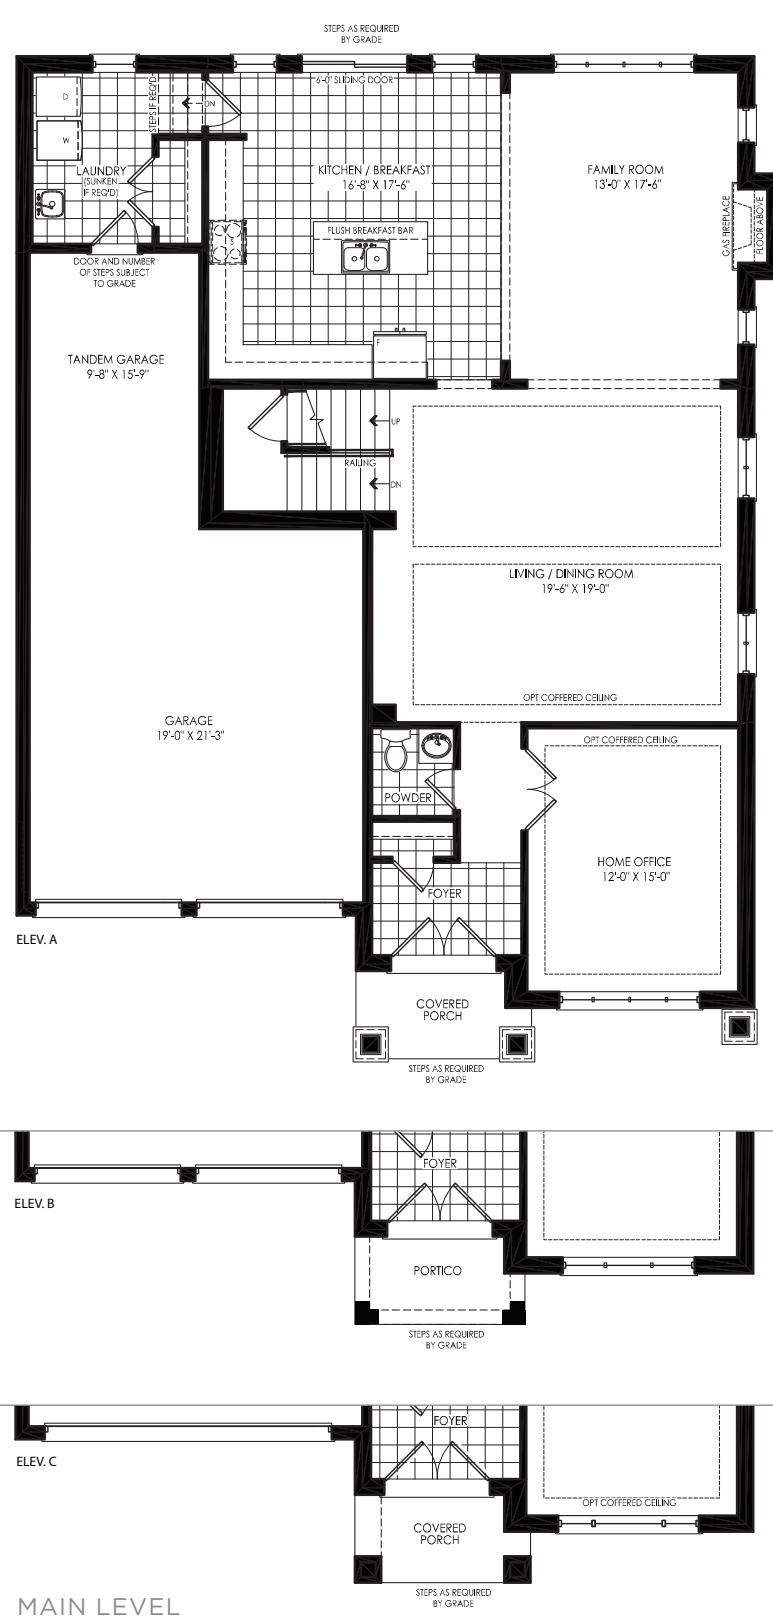

50' Lot
OWEN Elevation A | 3,709 sq.ft.

Elevation B | 3,718 sq.ft.

Elevation C | 3,719 sq.ft.

OWEN

Elev. A | 3,709 sq.ft. • Elev. B | 3,718 sq.ft. • Elev. C | 3,719 sq.ft.

OWEN - 5 BEDROOM LAYOUT

Elev. A | 3,709 sq.ft. • Elev. B | 3,718 sq.ft. • Elev. C | 3,719 sq.ft.

OPT. MAIN LEVEL WITH IN LAW SUITE

LOWER LEVEL

UPPER LEVEL

MAIN LEVEL