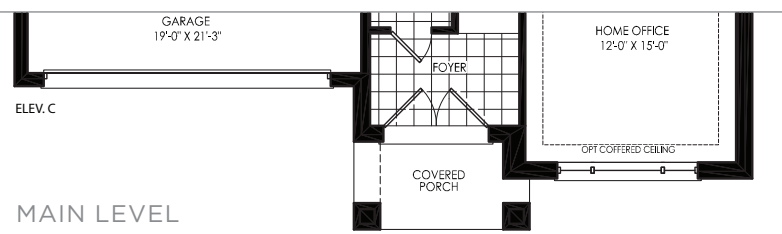

50' Lot
OWEN Elevation A | 3,709 sq.ft.

Elevation B | 3,718 sq.ft.

Elevation C | 3,719 sq.ft.

OWEN

Elev. A | 3,709 sq.ft. • Elev. B | 3,718 sq.ft. • Elev. C | 3,719 sq.ft.

OWEN - 5 BEDROOM LAYOUT

Elev. A | 3,709 sq.ft. • Elev. B | 3,718 sq.ft. • Elev. C | 3,719 sq.ft.