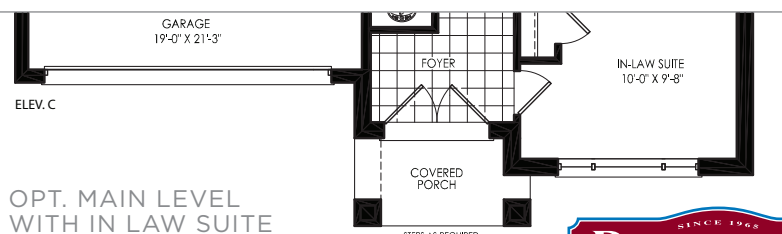

50' Lot
OWEN Elevation A | 3,709 sq.ft.

Elevation B | 3,718 sq.ft.

Elevation C | 3,719 sq.ft.

OWEN

Elev. A | 3,709 sq.ft. • Elev. B | 3,718 sq.ft. • Elev. C | 3,719 sq.ft.

OWEN - 5 BEDROOM LAYOUT

Elev. A | 3,709 sq.ft. • Elev. B | 3,718 sq.ft. • Elev. C | 3,719 sq.ft.

OPT. MAIN LEVEL WITH IN LAW SUITE

LOWER LEVEL

UPPER LEVEL

MAIN LEVEL