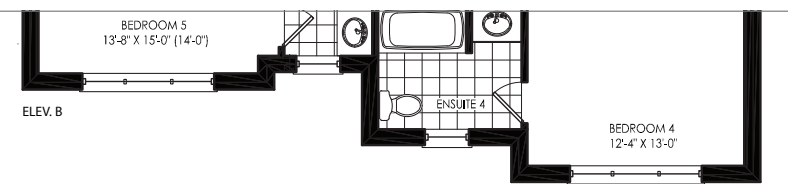

UPPER LEVEL

MAIN LEVEL