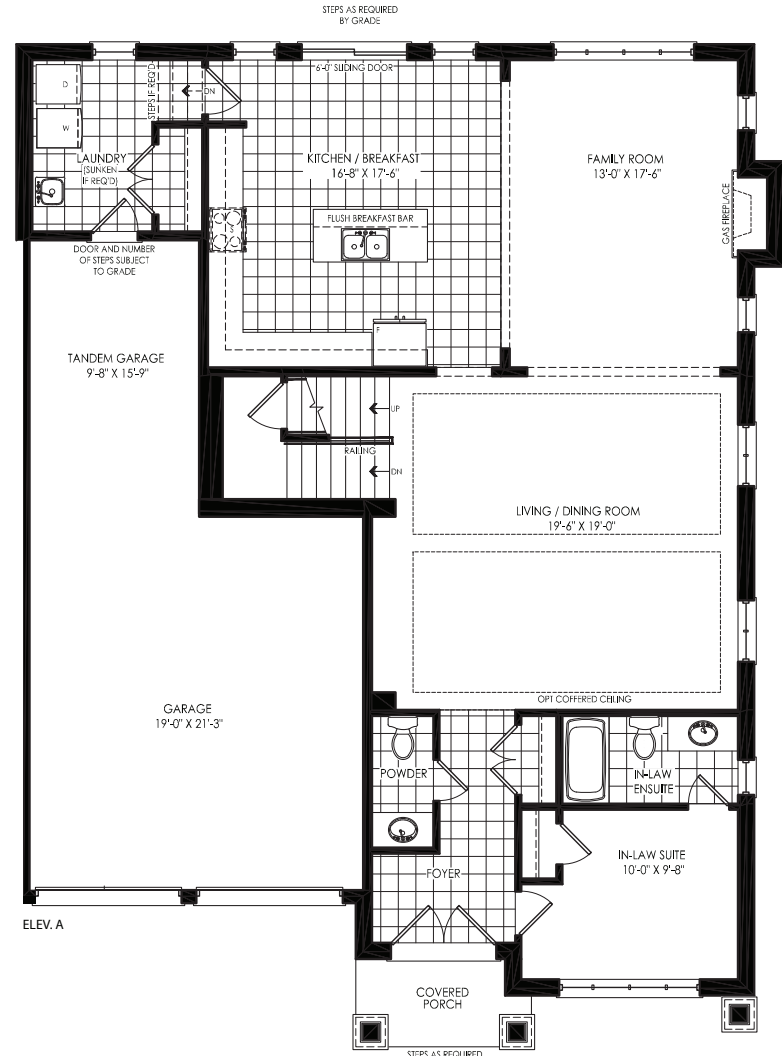

50' Lot
OWEN Elevation A | 3,709 sq.ft.

Elevation B | 3,718 sq.ft.

Elevation C | 3,719 sq.ft.

OWEN

Elev. A | 3,709 sq.ft. • Elev. B | 3,718 sq.ft. • Elev. C | 3,719 sq.ft.

OWEN - 5 BEDROOM LAYOUT

Elev. A | 3,709 sq.ft. • Elev. B | 3,718 sq.ft. • Elev. C | 3,719 sq.ft.

OPT. MAIN LEVEL WITH IN LAW SUITE

LOWER LEVEL

UPPER LEVEL

MAIN LEVEL