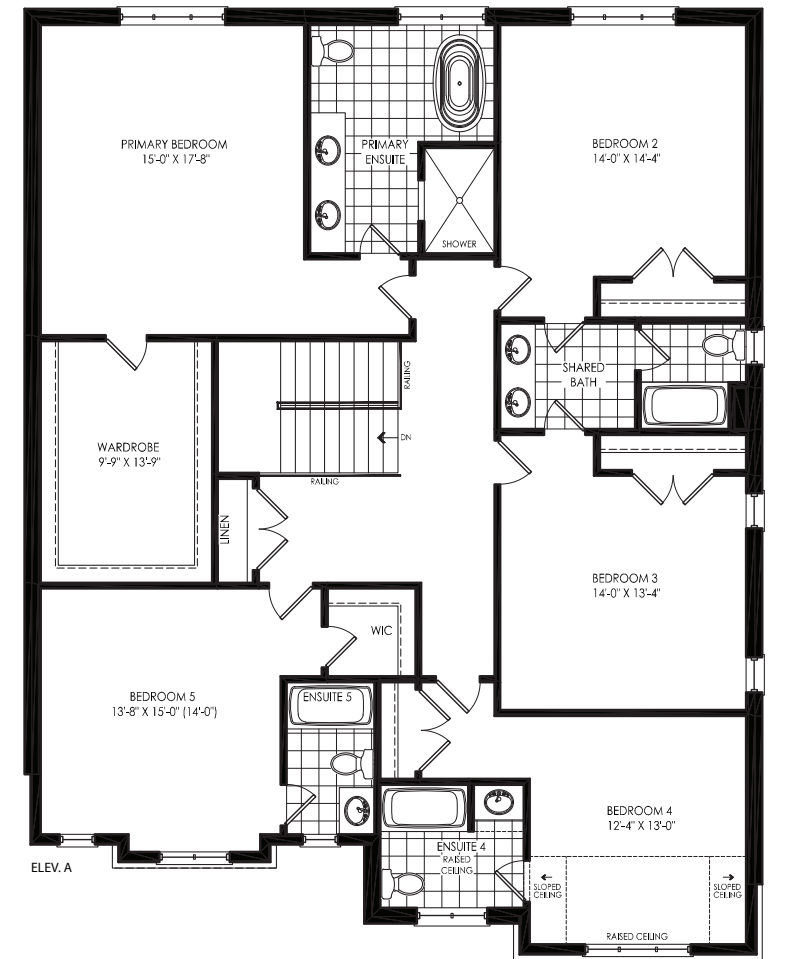

50' Lot
OWEN Elevation A | 3,709 sq.ft.

Elevation B | 3,718 sq.ft.

Elevation C | 3,719 sq.ft.

OWEN

Elev. A | 3,709 sq.ft. • Elev. B | 3,718 sq.ft. • Elev. C | 3,719 sq.ft.

OWEN - 5 BEDROOM LAYOUT

Elev. A | 3,709 sq.ft. • Elev. B | 3,718 sq.ft. • Elev. C | 3,719 sq.ft.

OPT. MAIN LEVEL WITH IN LAW SUITE

LOWER LEVEL

UPPER LEVEL

MAIN LEVEL