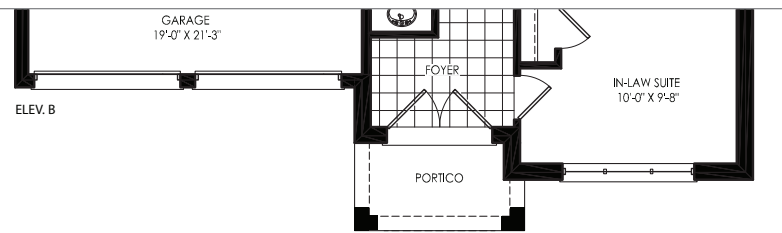

50' Lot
OWEN Elevation A | 3,709 sq.ft.

Elevation B | 3,718 sq.ft.

Elevation C | 3,719 sq.ft.

OWEN

Elev. A | 3,709 sq.ft. • Elev. B | 3,718 sq.ft. • Elev. C | 3,719 sq.ft.

OWEN - 5 BEDROOM LAYOUT

Elev. A | 3,709 sq.ft. • Elev. B | 3,718 sq.ft. • Elev. C | 3,719 sq.ft.