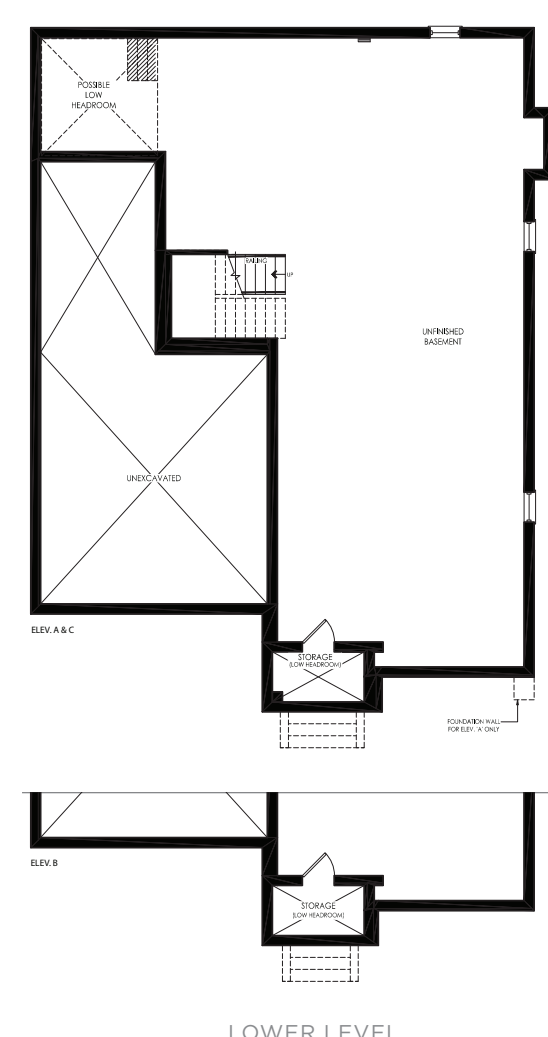

50' Lot
OWEN Elevation A | 3,709 sq.ft.

Elevation B | 3,718 sq.ft.

Elevation C | 3,719 sq.ft.

OWEN

Elev. A | 3,709 sq.ft. • Elev. B | 3,718 sq.ft. • Elev. C | 3,719 sq.ft.

OWEN - 5 BEDROOM LAYOUT

Elev. A | 3,709 sq.ft. • Elev. B | 3,718 sq.ft. • Elev. C | 3,719 sq.ft.

OPT. MAIN LEVEL WITH IN LAW SUITE

LOWER LEVEL

UPPER LEVEL

MAIN LEVEL