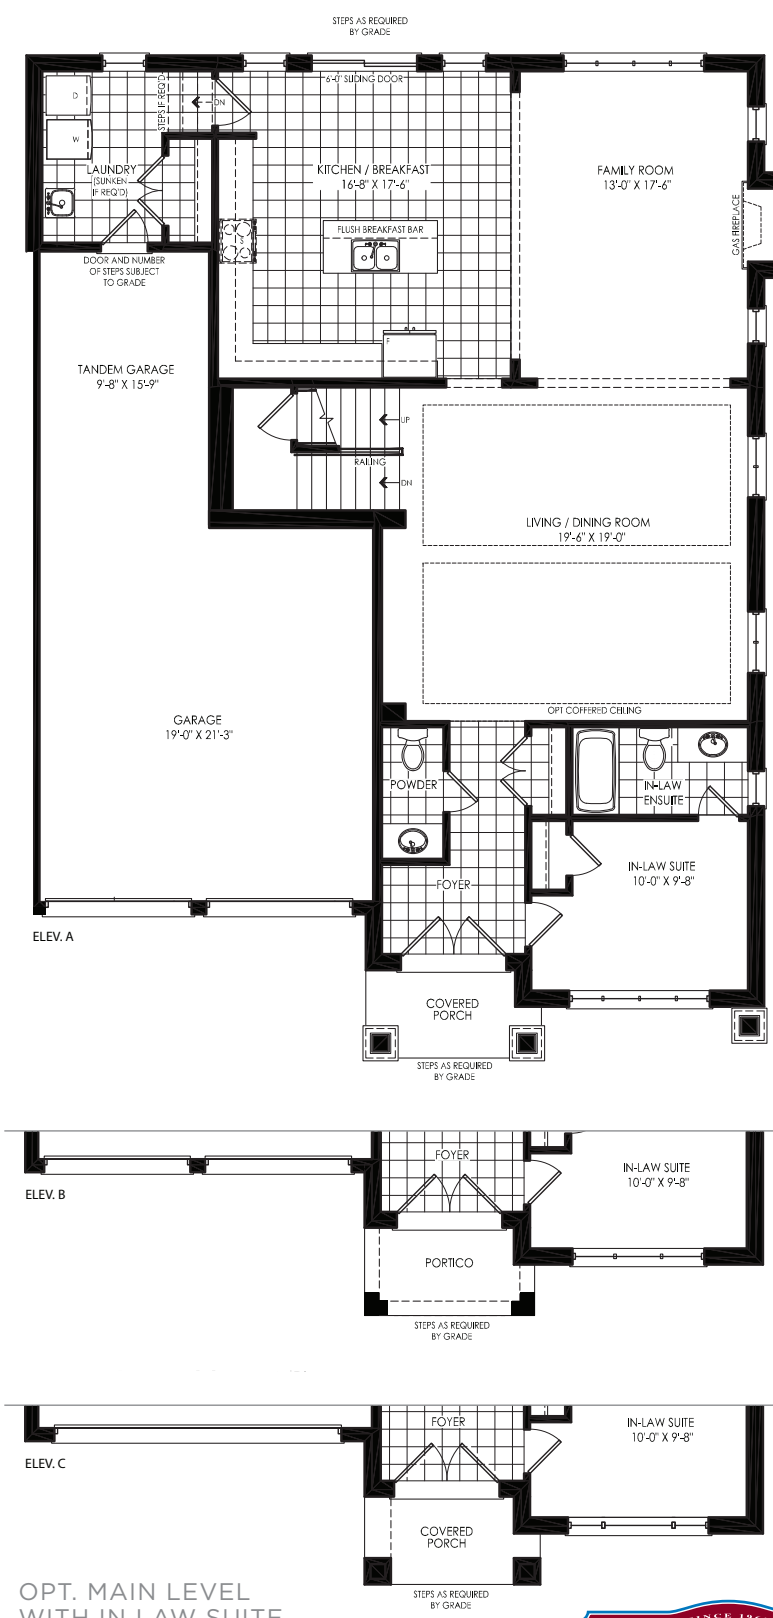

50' Lot
OWEN Elevation A | 3,709 sq.ft.

Elevation B | 3,718 sq.ft.

Elevation C | 3,719 sq.ft.

OWEN

Elev. A | 3,709 sq.ft. • Elev. B | 3,718 sq.ft. • Elev. C | 3,719 sq.ft.

OWEN - 5 BEDROOM LAYOUT

Elev. A | 3,709 sq.ft. • Elev. B | 3,718 sq.ft. • Elev. C | 3,719 sq.ft.

OPT. MAIN LEVEL WITH IN LAW SUITE

LOWER LEVEL

UPPER LEVEL

MAIN LEVEL