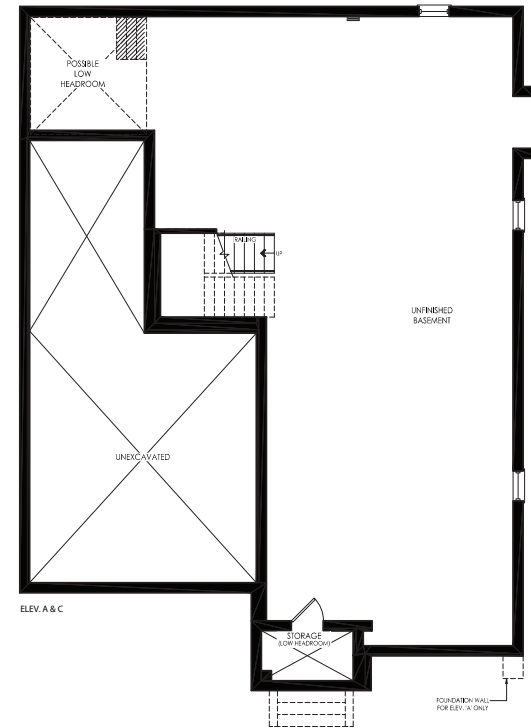

50' Lot
OWEN Elevation A | 3,709 sq.ft.

Elevation B | 3,718 sq.ft.

Elevation C | 3,719 sq.ft.

OWEN

Elev. A | 3,709 sq.ft. • Elev. B | 3,718 sq.ft. • Elev. C | 3,719 sq.ft.

OWEN - 5 BEDROOM LAYOUT

Elev. A | 3,709 sq.ft. • Elev. B | 3,718 sq.ft. • Elev. C | 3,719 sq.ft.

OPT. MAIN LEVEL WITH IN LAW SUITE

LOWER LEVEL

UPPER LEVEL

MAIN LEVEL