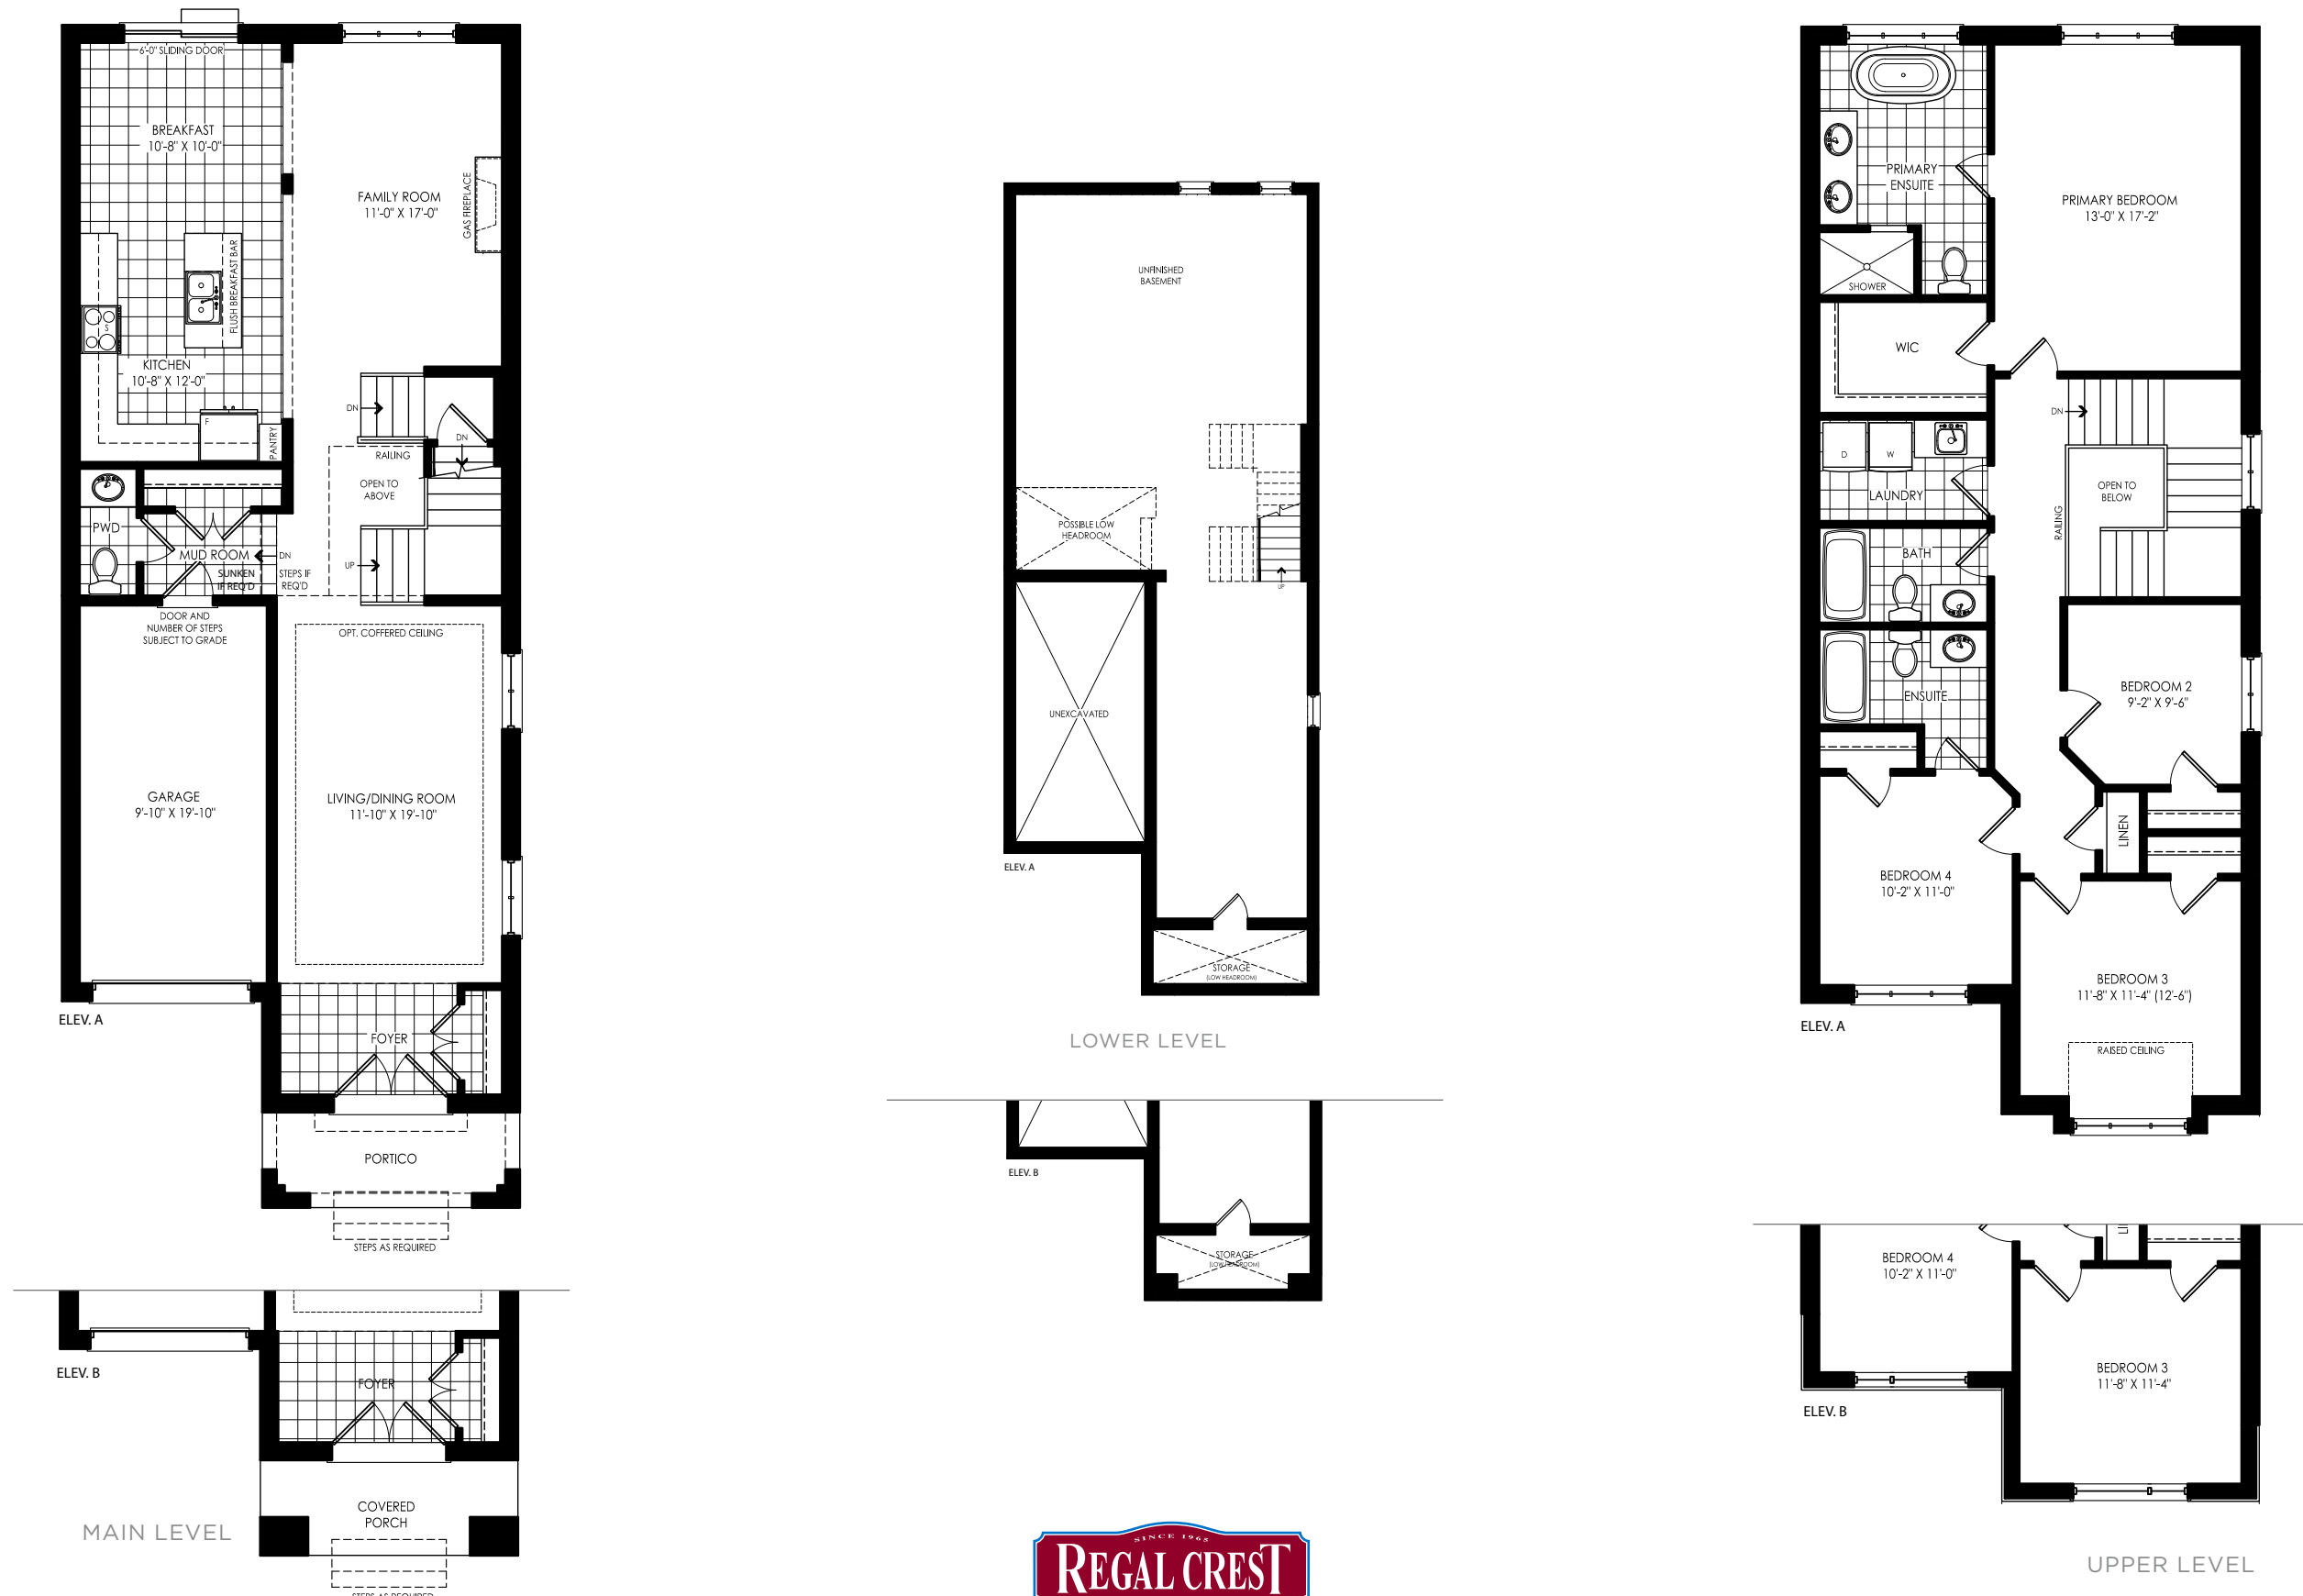

Elevation B | 2,361 sq.ft.

PRIMROSE

Elev. A | 2,372 sq.ft. • Elev. B | 2,361 sq.ft.

Orientation of home may be reversed and purchaser agrees to accept the same. Steps and porches may vary at any exterior entrance ways due to grading variance. Actual usable floor space may vary from the stated floor area. All renderings are artist's concept. All exterior railings are black in colour where applicable. Dimensions, specifications and architectural detailing subject to minor modifications. E. & O.E. Copyright May 2023.