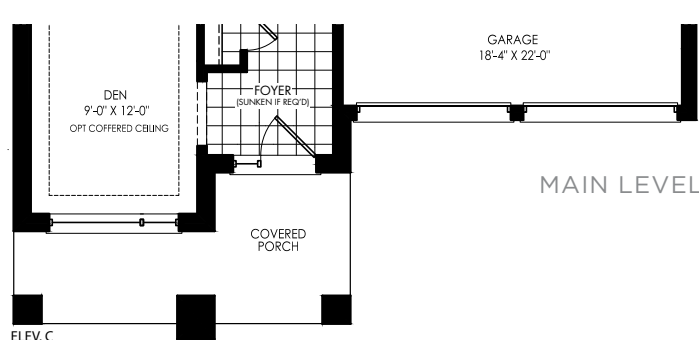

Elevation B | 3,345 sq.ft.

Elevation C | 3,344 sq.ft.

UDORA

Elev. A | 3,340 sq.ft. • Elev. B | 3,345 sq.ft. • Elev. C | 3,344 sq.ft.

LOWER LEVEL

UPPER LEVEL

OPTIONAL 5TH BEDROOM LAYOUT UPPER LEVEL