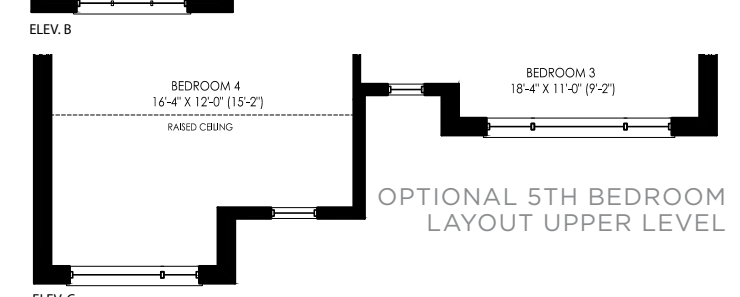

Elevation B | 3,345 sq.ft.

Elevation C | 3,344 sq.ft.

UDORA

Elev. A | 3,340 sq.ft. • Elev. B | 3,345 sq.ft. • Elev. C | 3,344 sq.ft.

LOWER LEVEL

UPPER LEVEL

OPTIONAL 5TH BEDROOM LAYOUT UPPER LEVEL