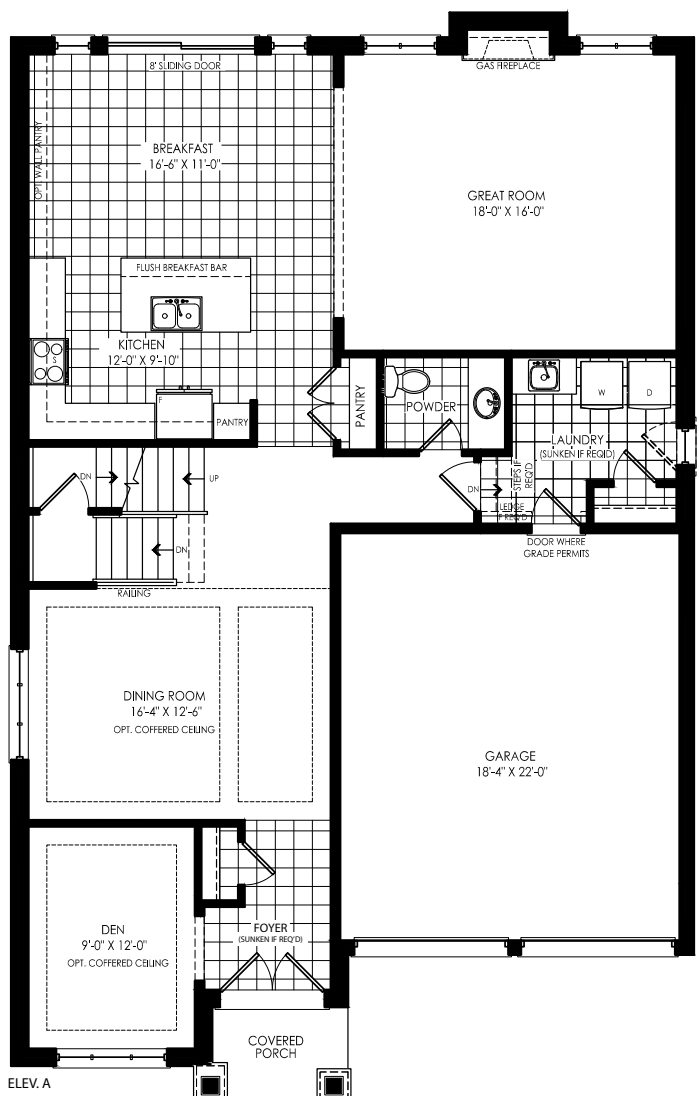

Elevation B | 3,345 sq.ft.

Elevation C | 3,344 sq.ft.

UDORA

Elev. A | 3,340 sq.ft. • Elev. B | 3,345 sq.ft. • Elev. C | 3,344 sq.ft.

LOWER LEVEL

UPPER LEVEL

OPTIONAL 5TH BEDROOM LAYOUT UPPER LEVEL