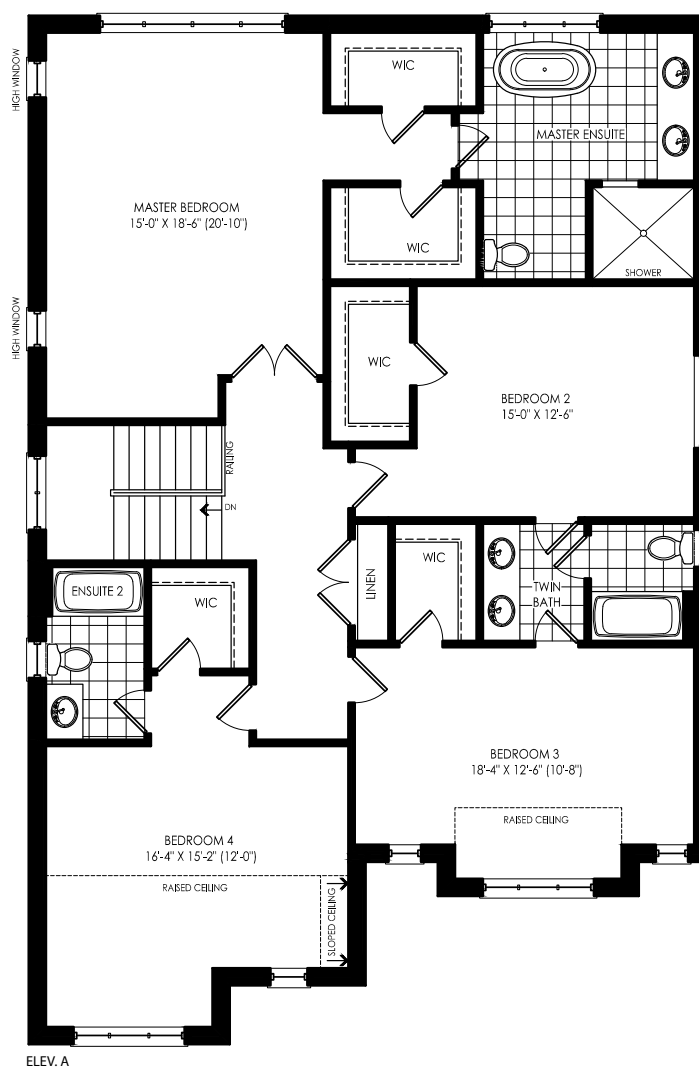

Elevation B | 3,345 sq.ft.

Elevation C | 3,344 sq.ft.

UDORA

Elev. A | 3,340 sq.ft. • Elev. B | 3,345 sq.ft. • Elev. C | 3,344 sq.ft.

LOWER LEVEL

UPPER LEVEL

OPTIONAL 5TH BEDROOM LAYOUT UPPER LEVEL