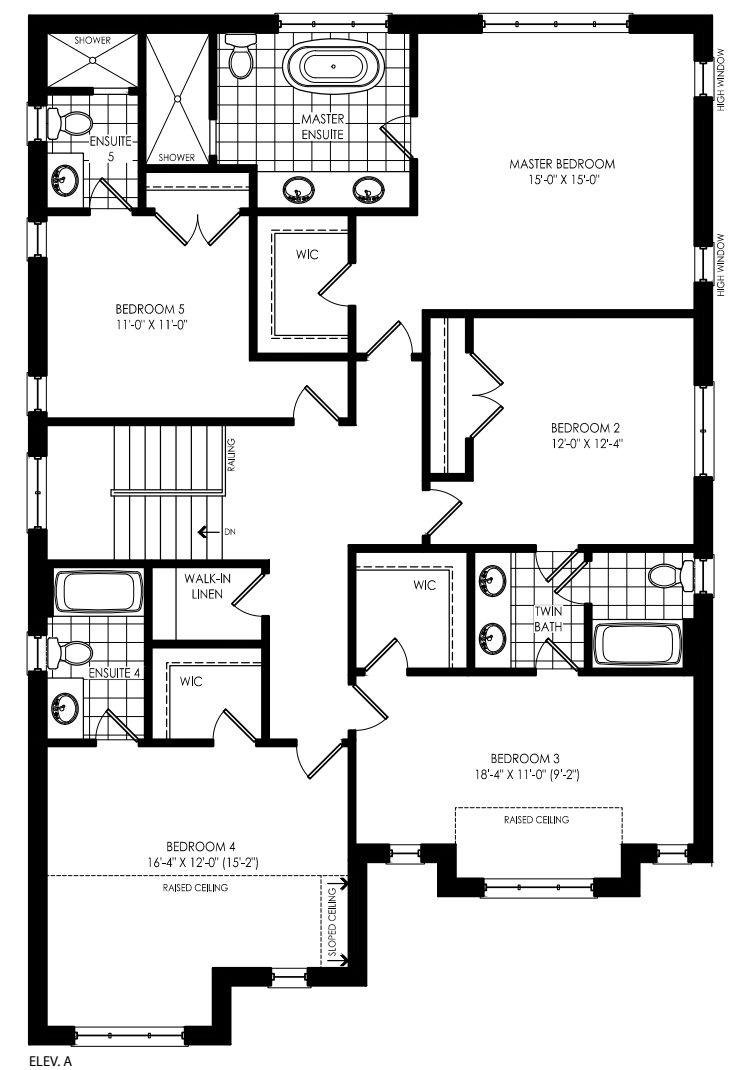

Elevation B | 3,345 sq.ft.

Elevation C | 3,344 sq.ft.

UDORA

Elev. A | 3,340 sq.ft. • Elev. B | 3,345 sq.ft. • Elev. C | 3,344 sq.ft.

LOWER LEVEL

UPPER LEVEL

OPTIONAL 5TH BEDROOM LAYOUT UPPER LEVEL