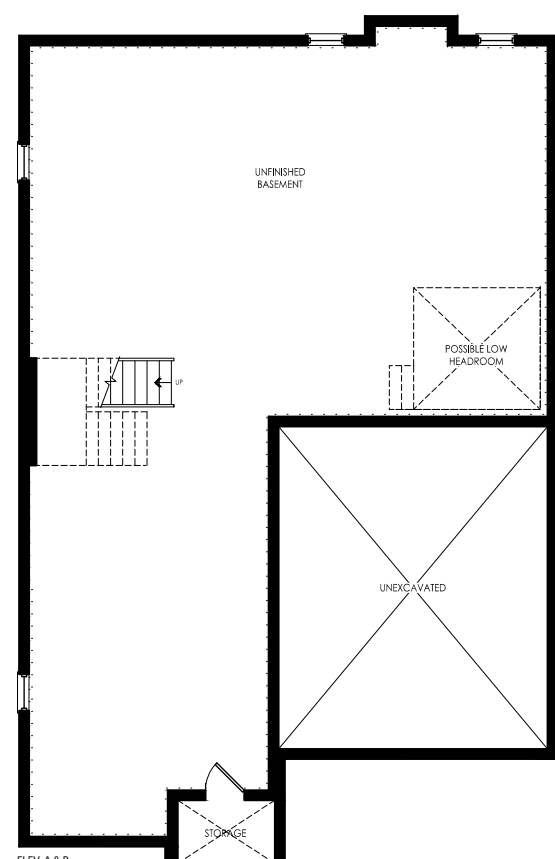

Elevation B | 3,345 sq.ft.

Elevation C | 3,344 sq.ft.

UDORA

Elev. A | 3,340 sq.ft. • Elev. B | 3,345 sq.ft. • Elev. C | 3,344 sq.ft.

LOWER LEVEL

UPPER LEVEL

OPTIONAL 5TH BEDROOM LAYOUT UPPER LEVEL