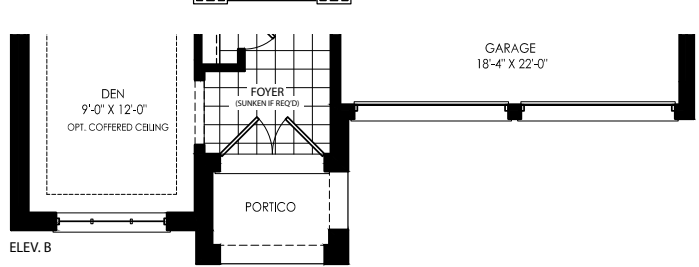

Elevation B | 3,345 sq.ft.

Elevation C | 3,344 sq.ft.

UDORA

Elev. A | 3,340 sq.ft. • Elev. B | 3,345 sq.ft. • Elev. C | 3,344 sq.ft.

LOWER LEVEL

UPPER LEVEL

OPTIONAL 5TH BEDROOM LAYOUT UPPER LEVEL