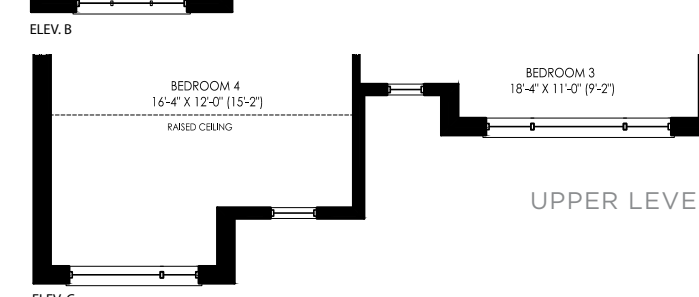

Elevation B | 3,345 sq.ft.

Elevation C | 3,344 sq.ft.

UDORA

Elev. A | 3,340 sq.ft. • Elev. B | 3,345 sq.ft. • Elev. C | 3,344 sq.ft.

LOWER LEVEL

UPPER LEVEL

OPTIONAL 5TH BEDROOM LAYOUT UPPER LEVEL