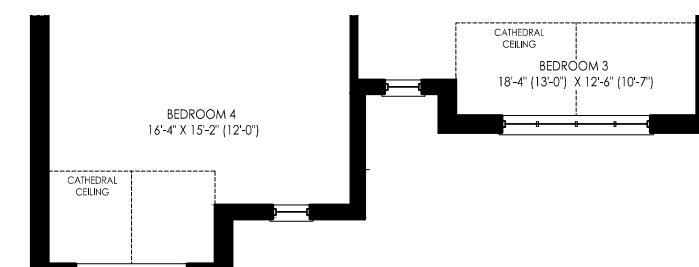

Elevation B | 3,345 sq.ft.

Elevation C | 3,344 sq.ft.

UDORA

Elev. A | 3,340 sq.ft. • Elev. B | 3,345 sq.ft. • Elev. C | 3,344 sq.ft.

LOWER LEVEL

UPPER LEVEL

OPTIONAL 5TH BEDROOM LAYOUT UPPER LEVEL